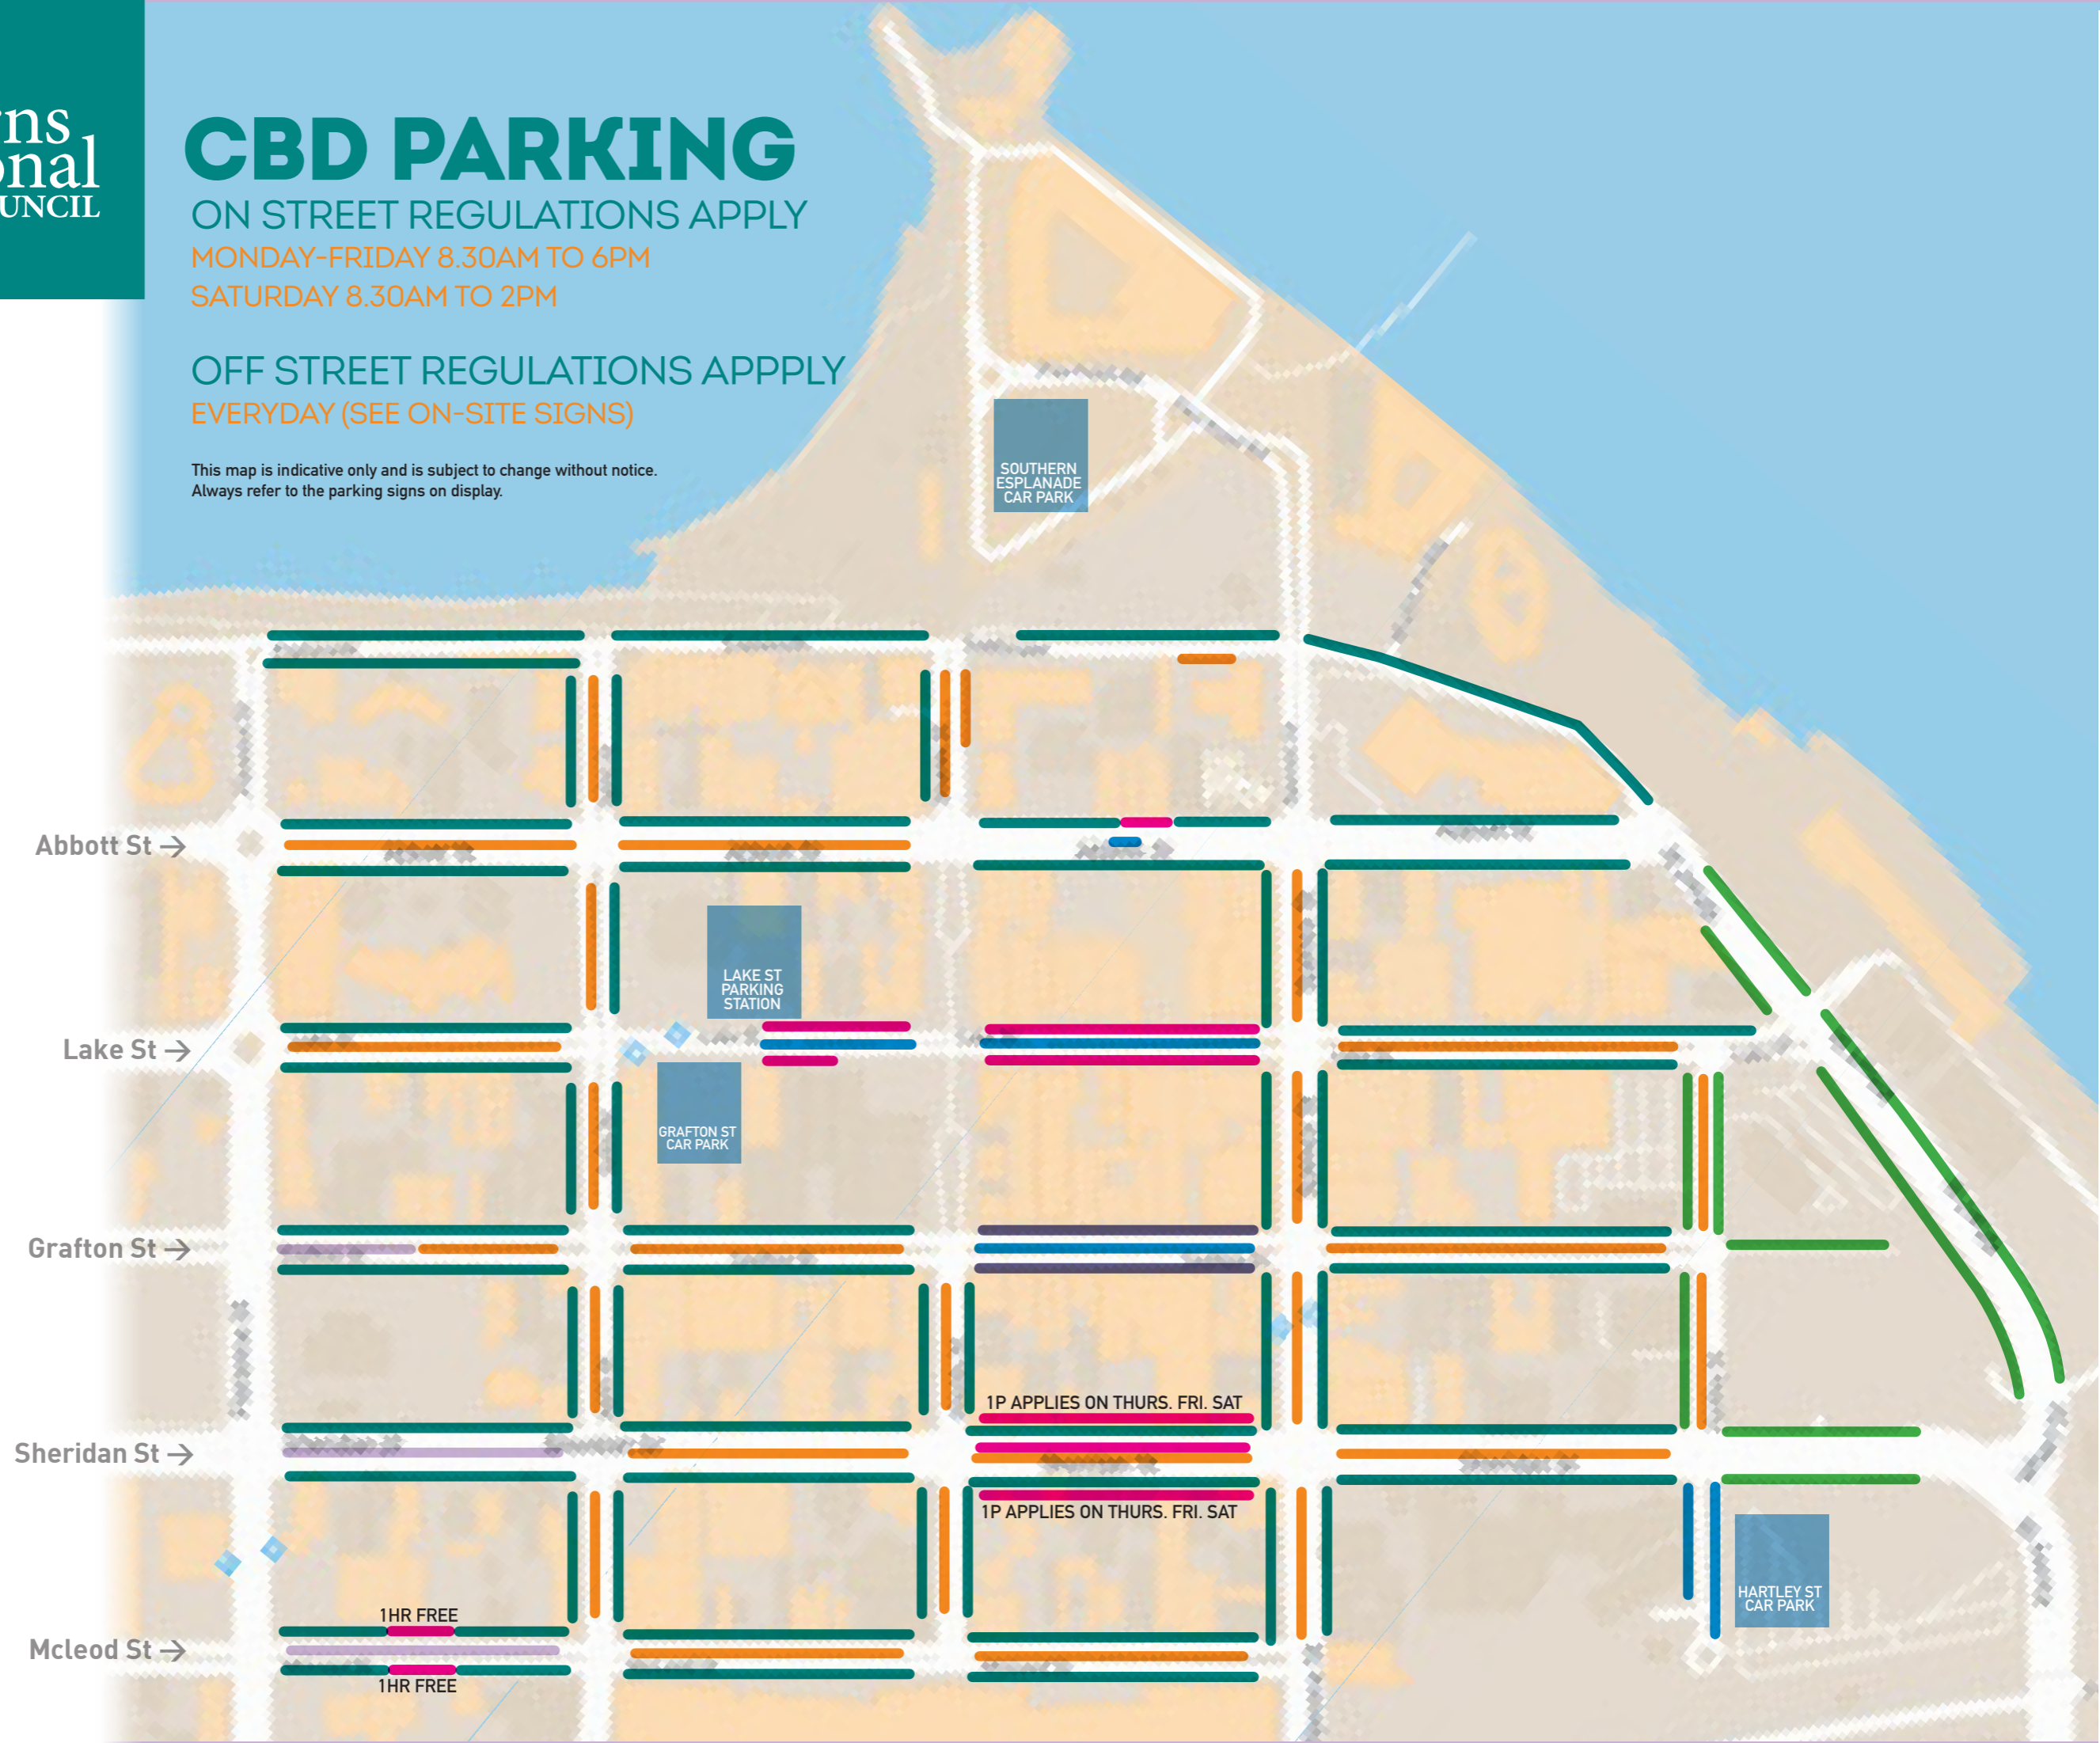

# CBD PARKING

ON STREET REGULATIONS APPLY

MONDAY-FRIDAY 8.30AM TO 6PM

SATURDAY 8.30AM TO 2PM

OFF STREET REGULATIONS APPLY

EVERYDAY (SEE ON-SITE SIGNS)

This map is indicative only and is subject to change without notice.  
Always refer to the parking signs on display.

**3hr PAID**

**3hr FREE**

**2hr FREE**

**2hr PAID**

**1hr PAID**

**8hr PAID**

**8hr FREE**

SOUTHERN ESPLANADE CAR PARK

LAKE ST PARKING STATION

GRAFTON ST CAR PARK

HARTLEY ST CAR PARK

1P APPLIES ON THURS. FRI. SAT

1P APPLIES ON THURS. FRI. SAT

1HR FREE

1HR FREE

Abbott St →

Lake St →

Grafton St →

Sheridan St →

Mcleod St →