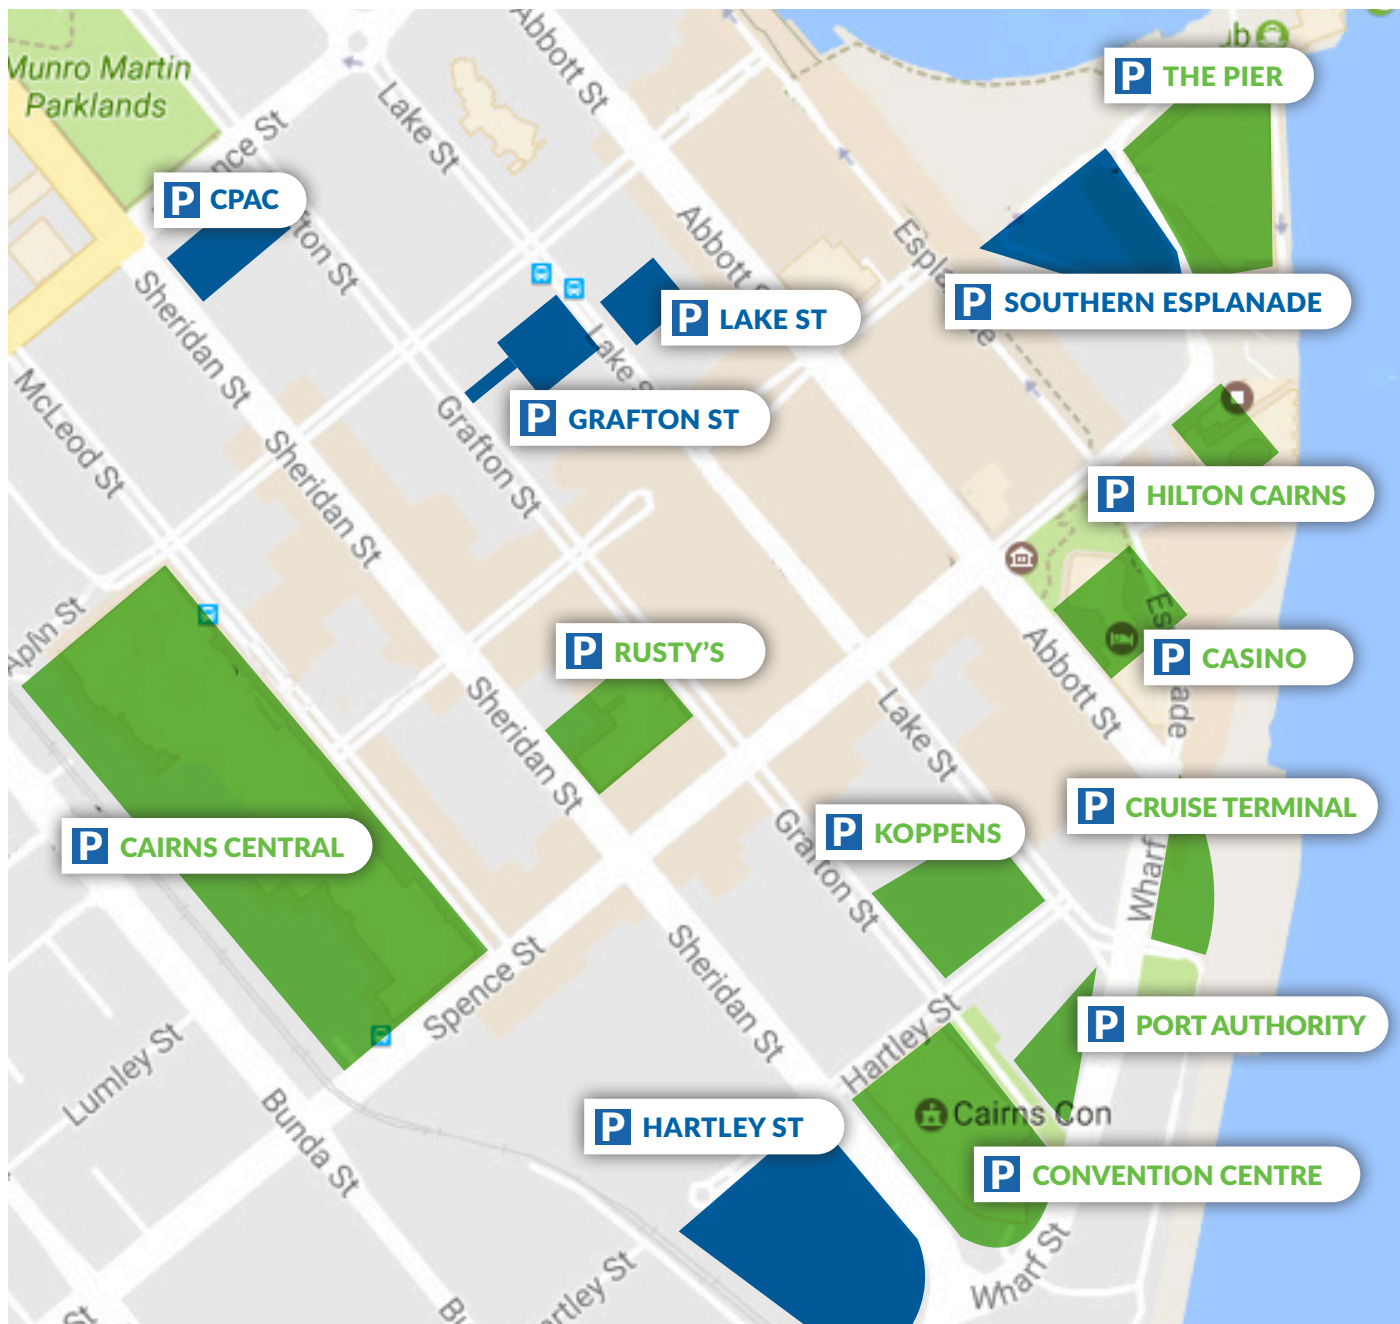

Off-Street Car Parks

Council car parks

Southern Esplanade

- \$2.40 per hour

Lake Street

- \$1.50 per hour
- \$10 all day cap

Hartley Street

- \$2.40 per hour
- \$6 all-day cap

Cairns Performing Arts Centre (CPAC)

- \$2.40 per hour
- \$6 all-day cap

Grafton Street

- \$2.40 per hour
- \$6.50 all-day cap

Commercial car parks

Refer to car park operator

*Costs vary by day, time and duration

Disclaimer: This map is indicative only and is subject to change without notice. Always refer to the parking signs on display. July 2026. Council car parking fees, time restrictions and operating hours are posted at each car park. Drivers must obey on-site signage. Commercial car parking fees, time restrictions and operating hours are subject to change without notice. Refer to the relevant website for the most up-to-date information.