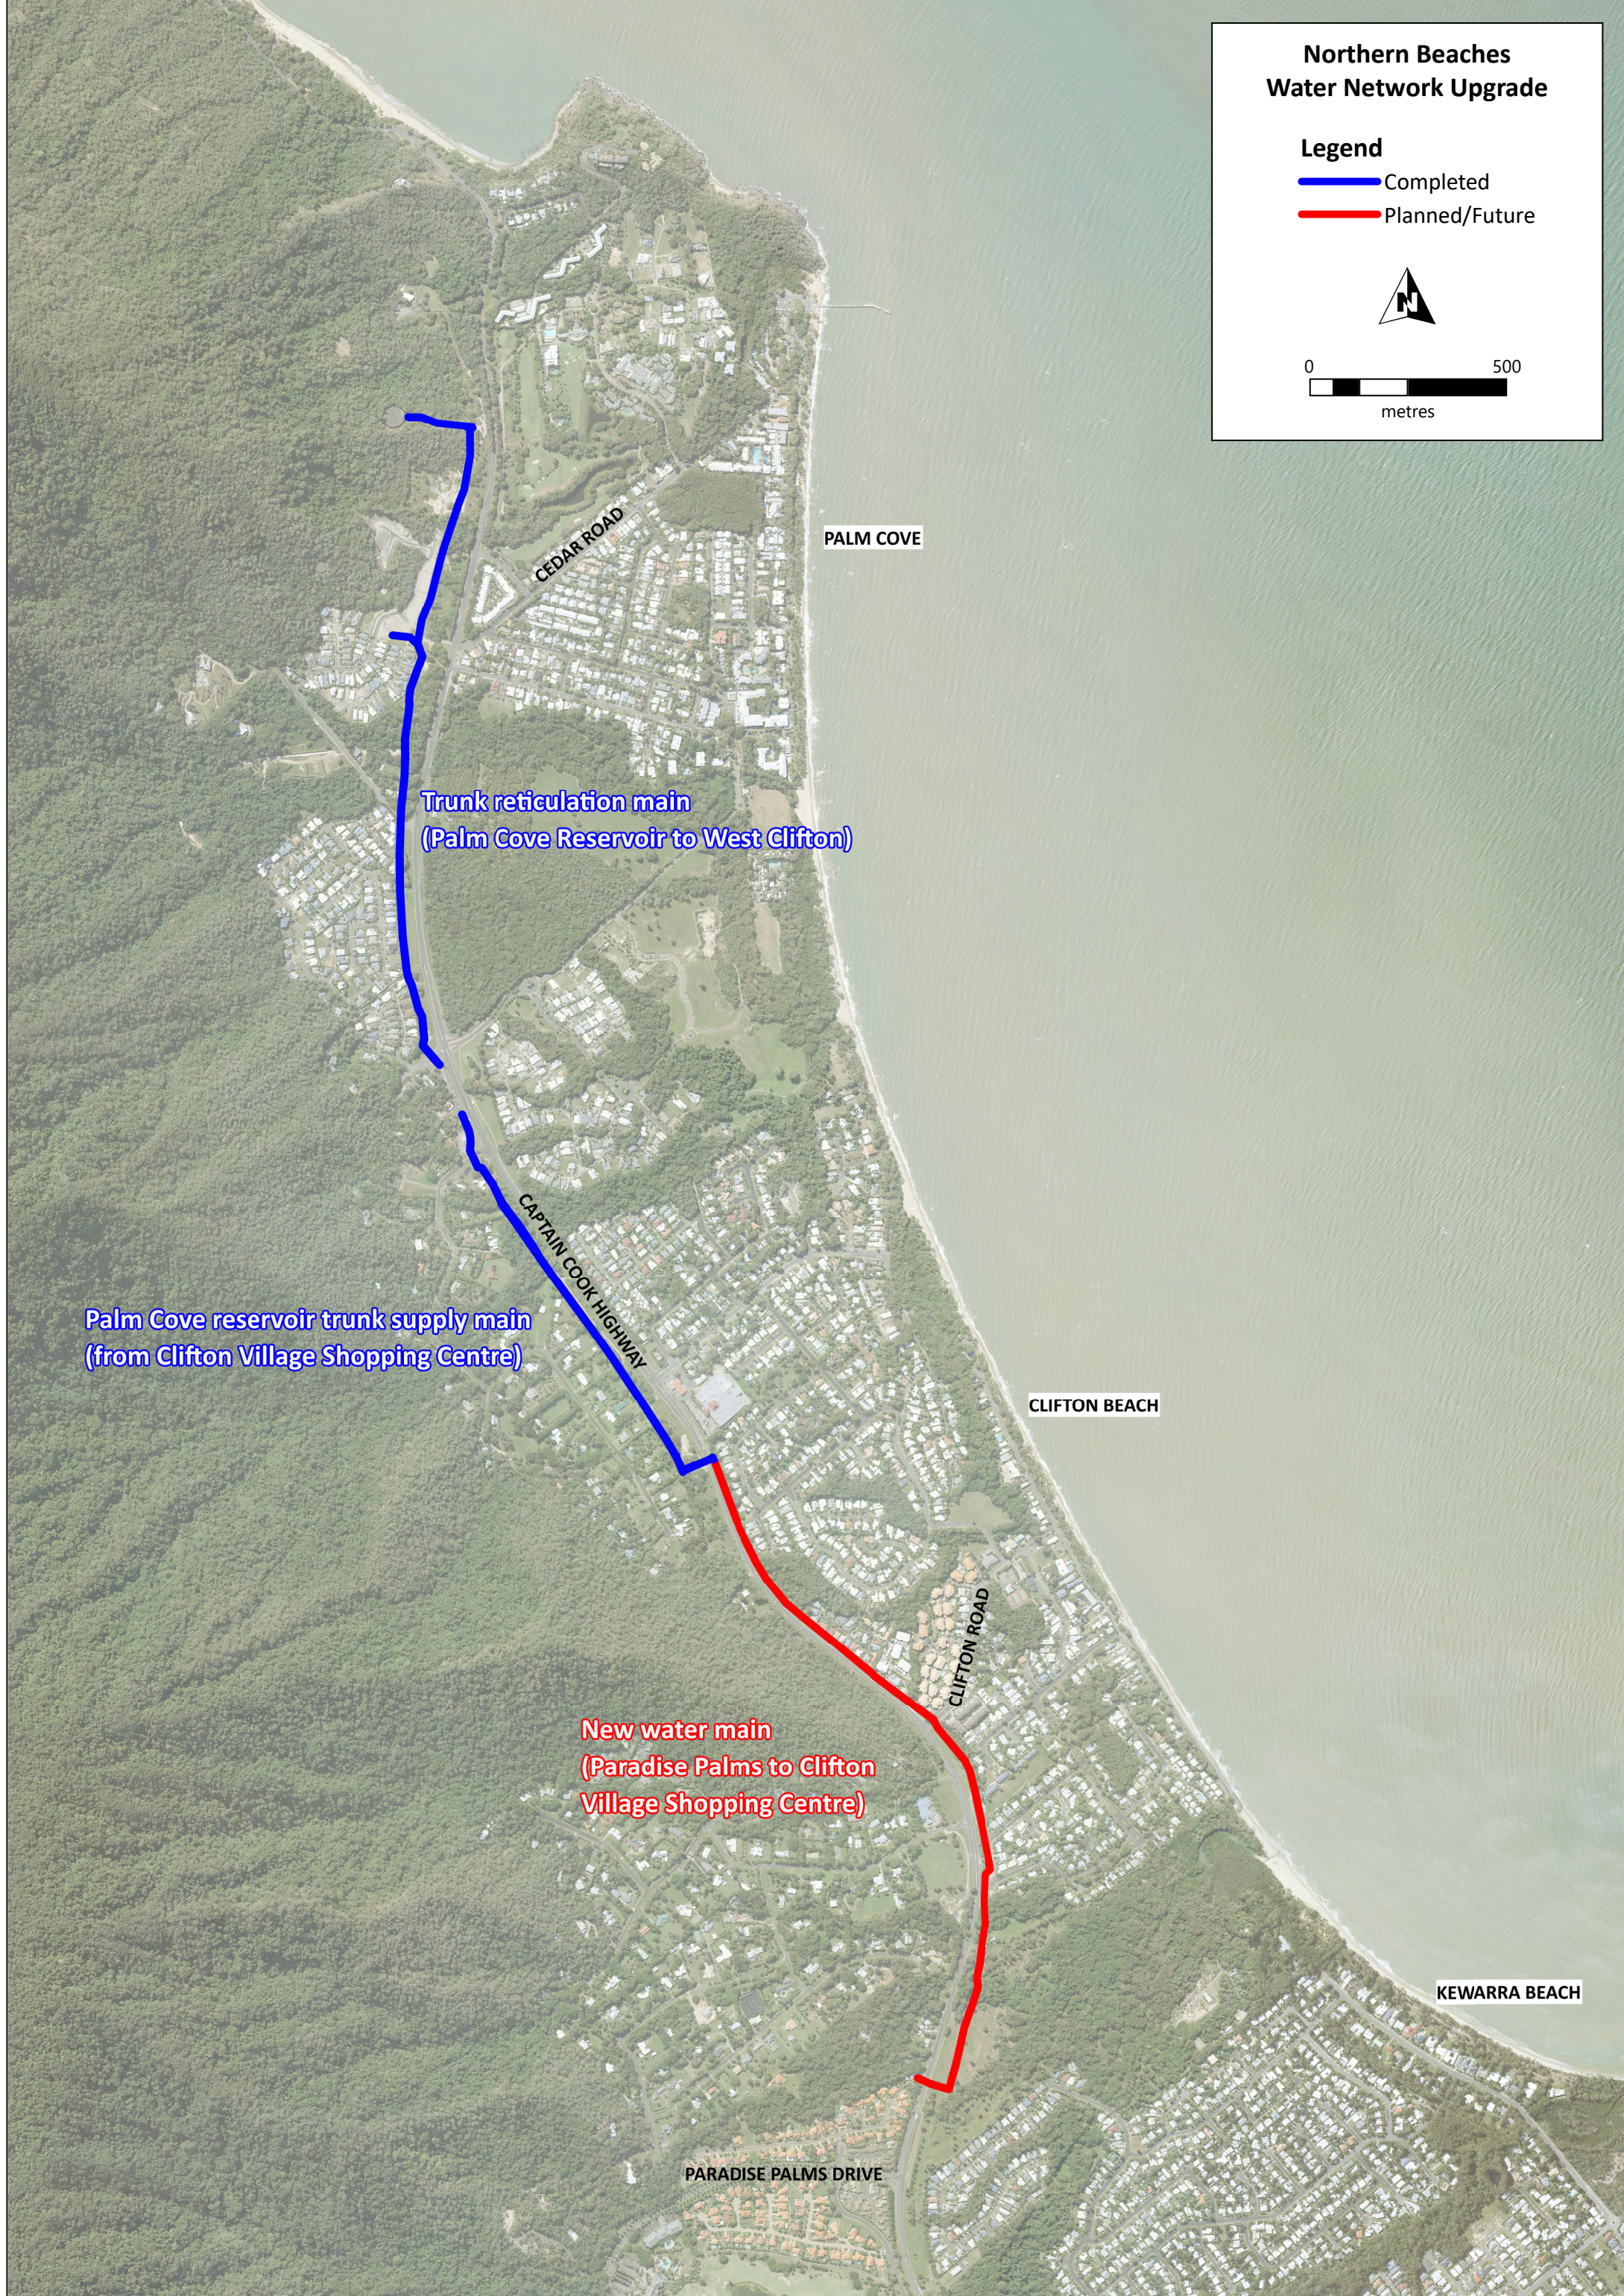

Northern Beaches Water Network Upgrade

Legend

- Completed
- Planned/Future

Trunk reticulation main
(Palm Cove Reservoir to West Clifton)

Palm Cove reservoir trunk supply main
(from Clifton Village Shopping Centre)

New water main
(Paradise Palms to Clifton
Village Shopping Centre)