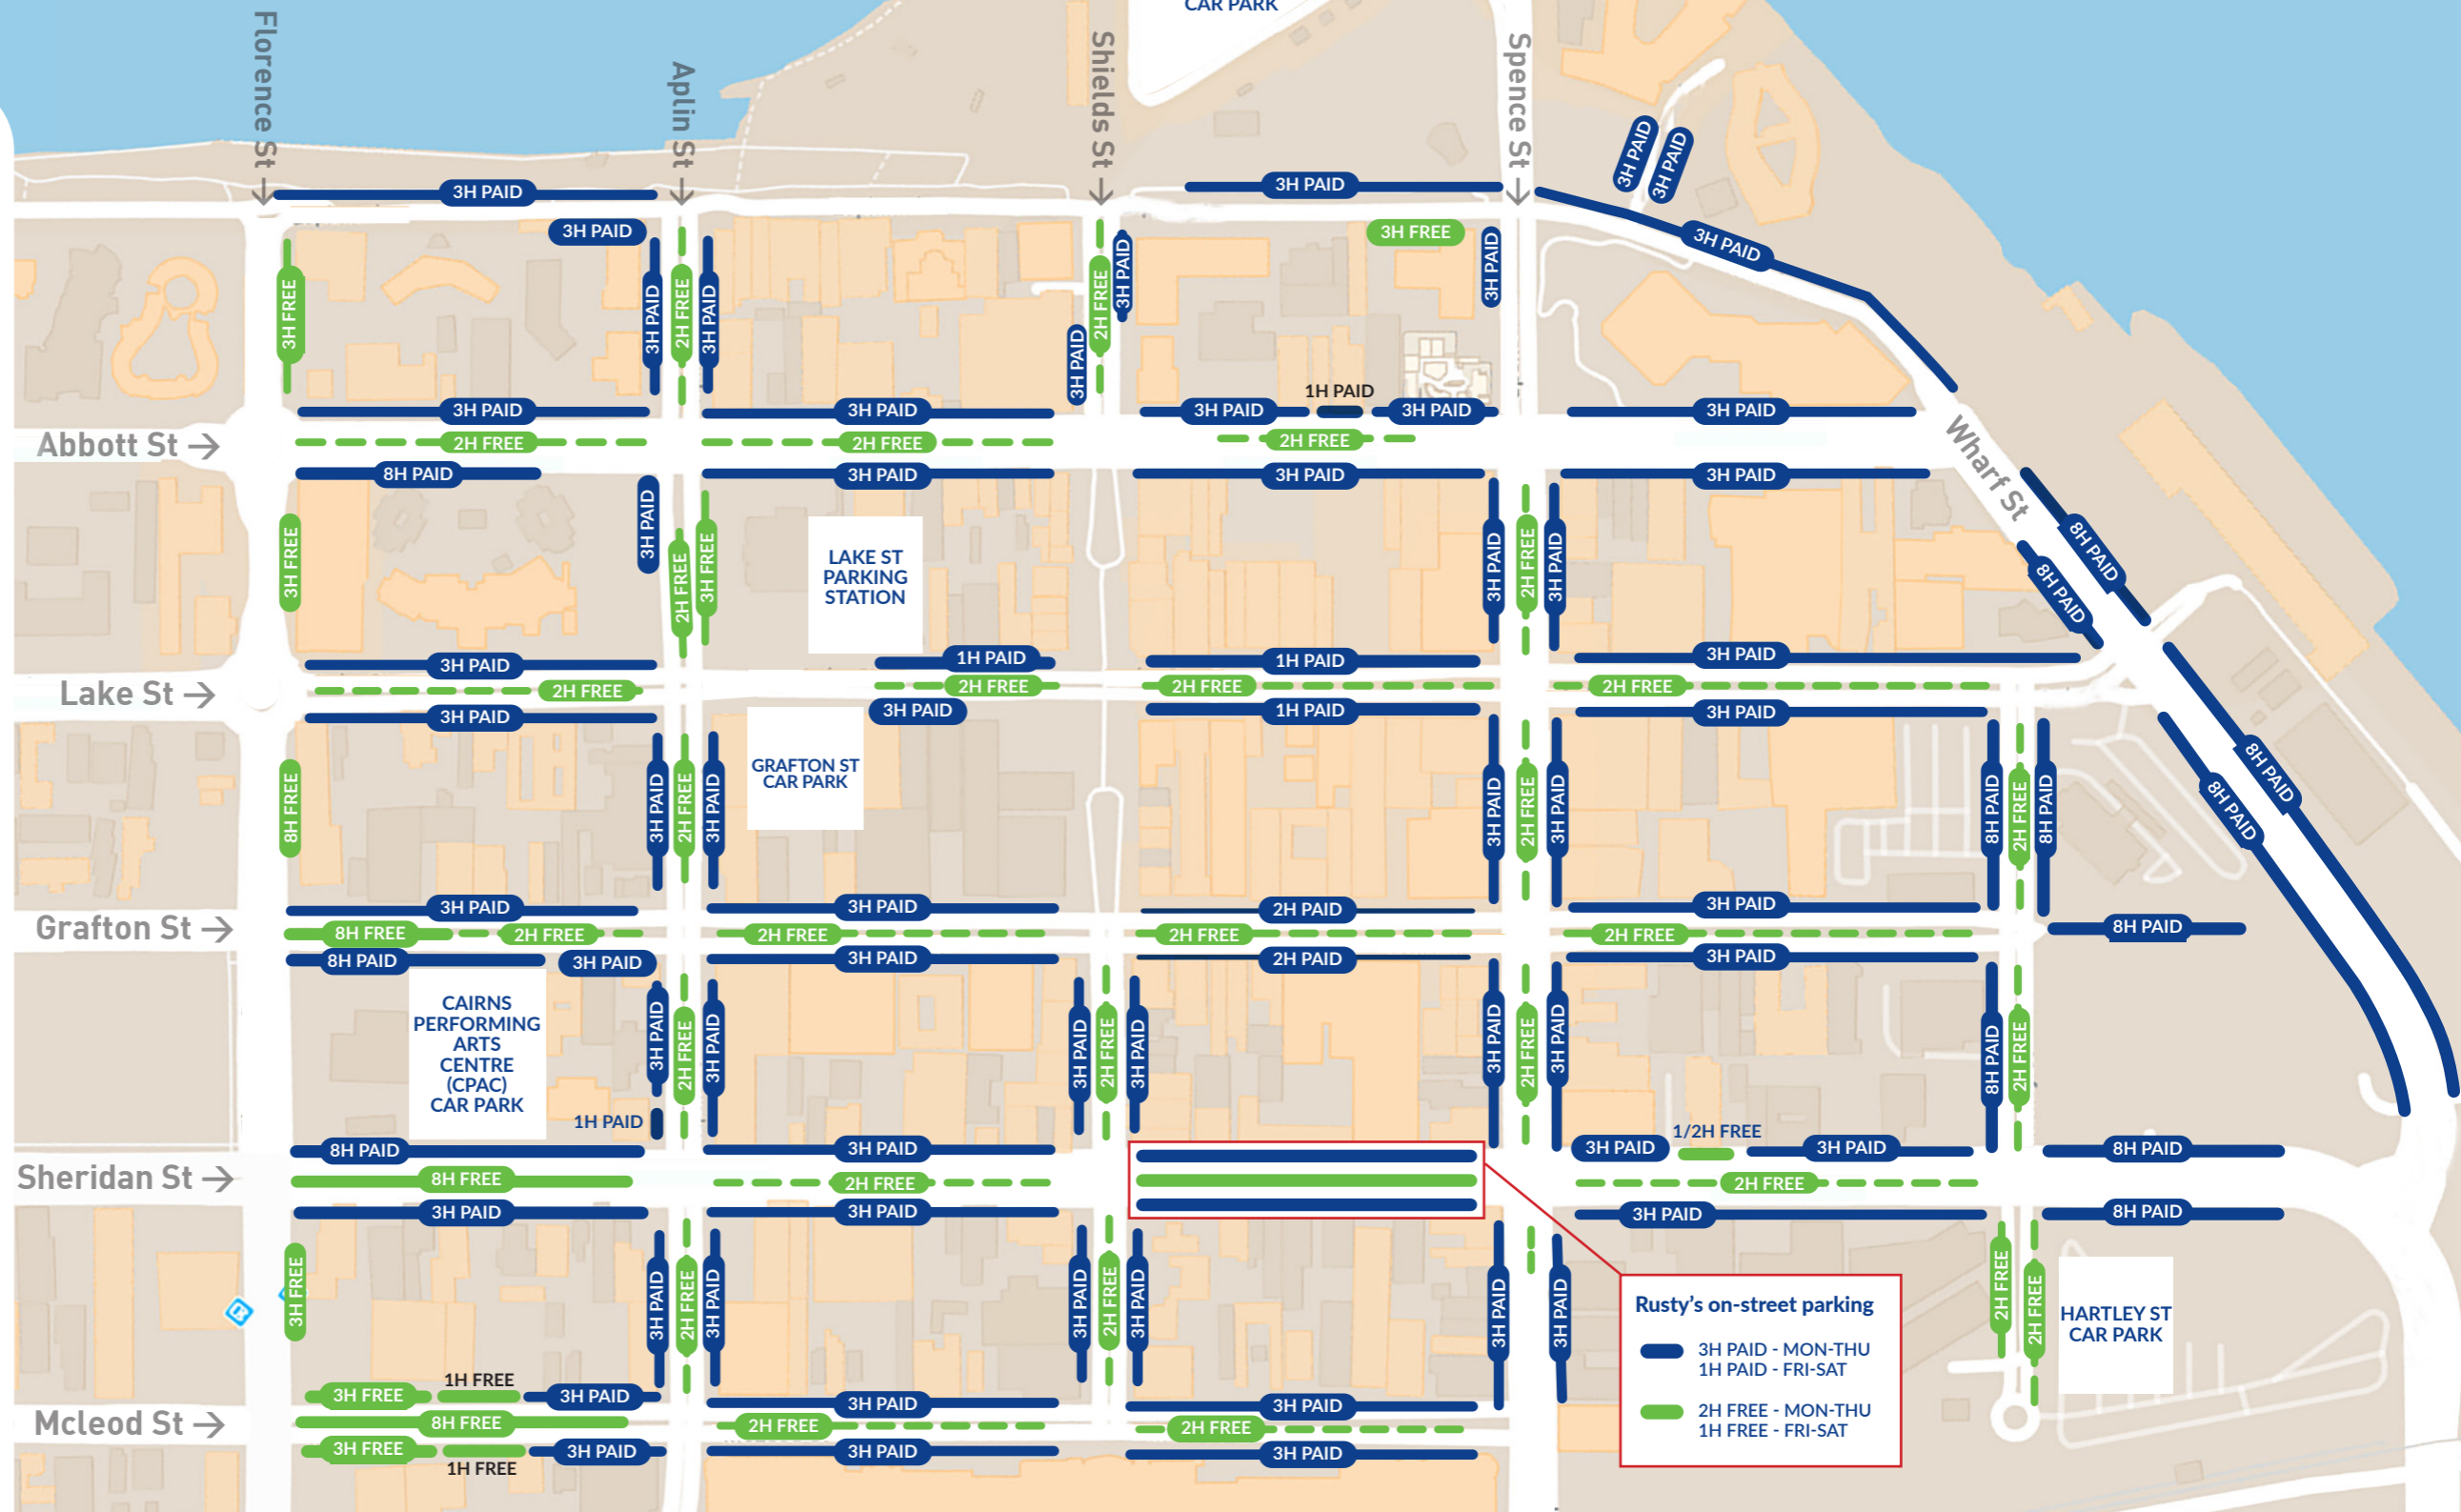

On-Street Parking Guide

Regulations apply
8.30am to 6pm weekdays
8.30am to 2pm Saturday

This map is indicative only and is subject to change without notice. Always refer to the parking signs on display

**8hr
PAID**

**8hr
FREE**

**2hr
PAID**

**2hr
FREE**

**3hr
PAID**

**3hr
FREE**

**1hr
PAID**

**1hr
FREE**

**1/2hr
FREE**

*See the Off-street Parking Facilities Guide for parking rates and conditions.