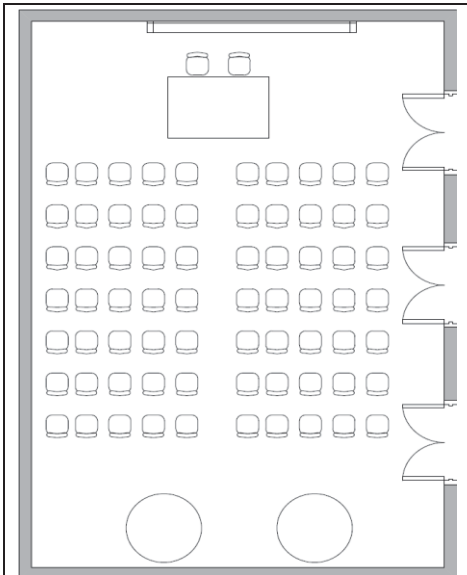

Example Room Layouts

U-Shape

- Maximum of 30 people
- Screen
- Table for Laptop and two presenters
- Tables for catering

Theatre Style

- Maximum 70 people
- Screen
- Table for Laptop and two presenters
- Tables for catering

Boardroom Style

- Example shows
- Maximum 40 people
- Tables for catering

Classroom Style

- Maximum 27 people
- Screen
- Table for Laptop and two presenters
- Tables for catering

Workshop Style

- Maximum 48 people
- Screen
- Table for Laptop and two presenters
- Tables for catering