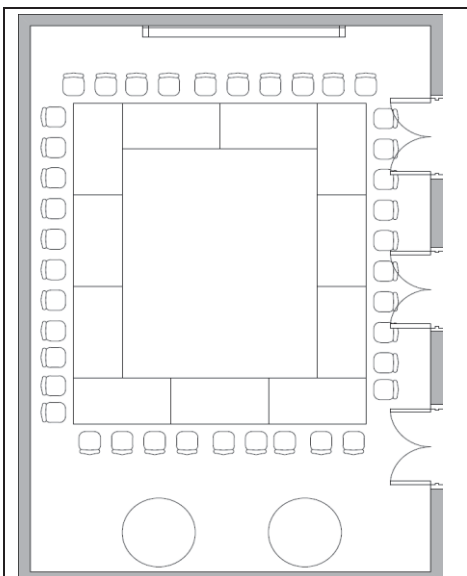

Example Room Layouts

U-Shape

- Maximum of 30 people
- Screen
- Table for Laptop and two presenters
- Tables for catering

Theatre Style

- Maximum 70 people
- Screen
- Table for Laptop and two presenters
- Tables for catering

Boardroom Style

- Example shows
- Maximum 40 people
- Tables for catering

Classroom Style

- Maximum 27 people
- Screen
- Table for Laptop and two presenters
- Tables for catering

Workshop Style

- Maximum 48 people
- Screen
- Table for Laptop and two presenters
- Tables for catering