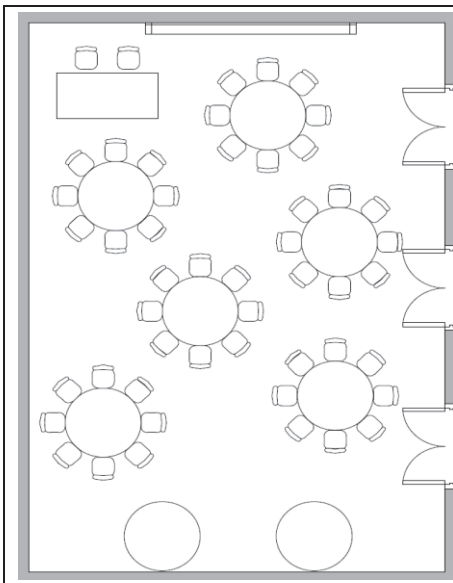

Example Room Layouts

U-Shape

- Maximum of 30 people
- Screen
- Table for Laptop and two presenters
- Tables for catering

Theatre Style

- Maximum 70 people
- Screen
- Table for Laptop and two presenters
- Tables for catering

Boardroom Style

- Example shows
- Maximum 40 people
- Tables for catering

Classroom Style

- Maximum 27 people
- Screen
- Table for Laptop and two presenters
- Tables for catering

Workshop Style

- Maximum 48 people
- Screen
- Table for Laptop and two presenters
- Tables for catering