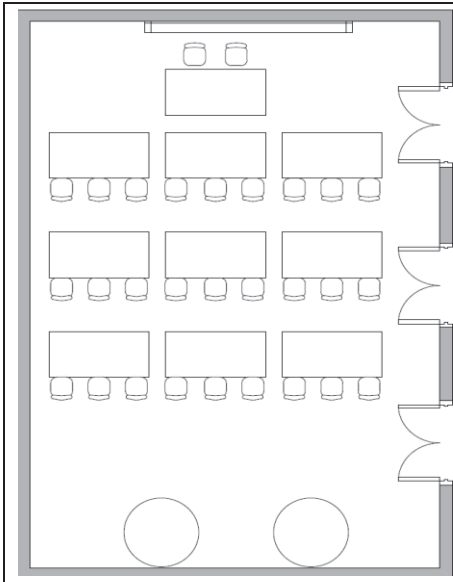

Example Room Layouts

U-Shape

- Maximum of 30 people
- Screen
- Table for Laptop and two presenters
- Tables for catering

Theatre Style

- Maximum 70 people
- Screen
- Table for Laptop and two presenters
- Tables for catering

Boardroom Style

- Example shows
- Maximum 40 people
- Tables for catering

Classroom Style

- Maximum 27 people
- Screen
- Table for Laptop and two presenters
- Tables for catering

Workshop Style

- Maximum 48 people
- Screen
- Table for Laptop and two presenters
- Tables for catering