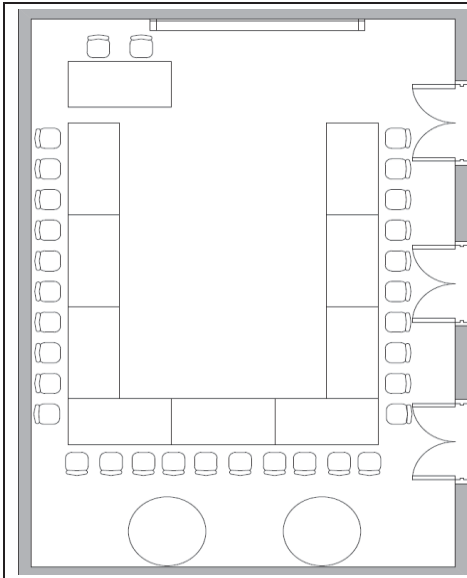

Example Room Layouts

U-Shape

- Maximum of 30 people
- Screen
- Table for Laptop and two presenters
- Tables for catering

Theatre Style

- Maximum 70 people
- Screen
- Table for Laptop and two presenters
- Tables for catering

Boardroom Style

- Example shows
- Maximum 40 people
- Tables for catering

Classroom Style

- Maximum 27 people
- Screen
- Table for Laptop and two presenters
- Tables for catering

Workshop Style

- Maximum 48 people
- Screen
- Table for Laptop and two presenters
- Tables for catering