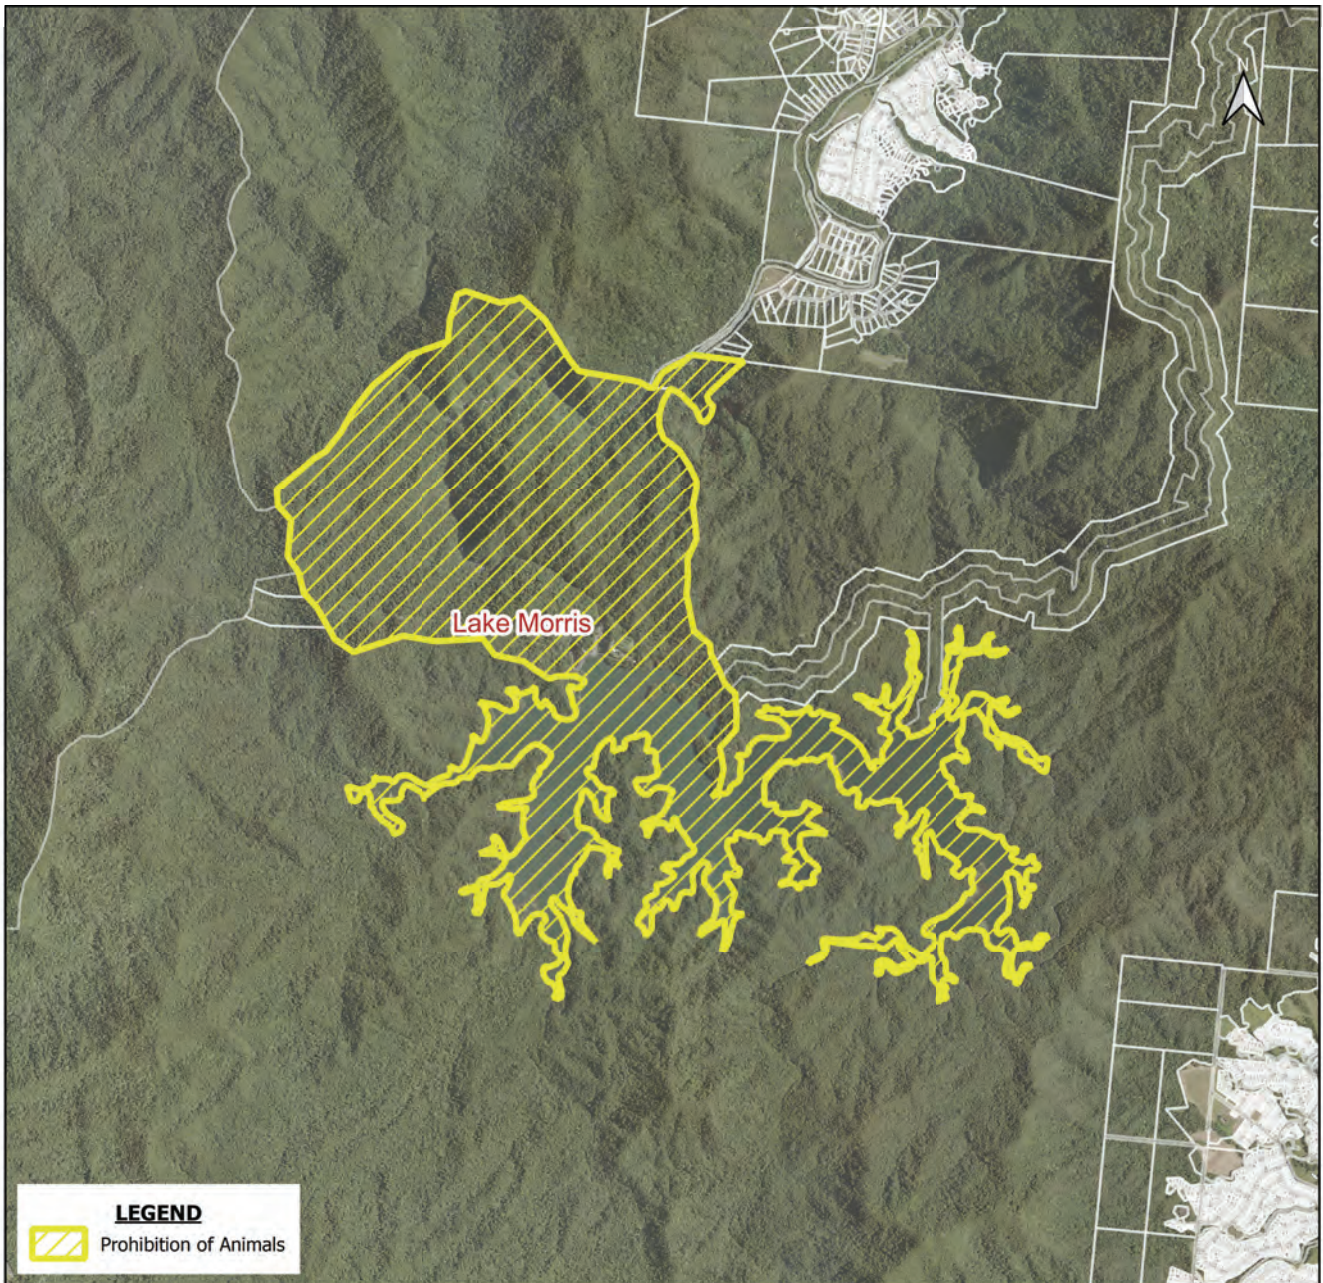

Map 6

CENTRAL ANIMAL PROHIBITION AREA

Map 7

COASTWATCHERS PARK, TRINITY BEACH
51-79 Trinity Beach Road, Trinity Beach
Lot 363 RP729082

Map 8

CRYSTAL CASCADES PARK AND LAKE MORRIS
Lake Morris Rd, Lamb Range - Lot 50 NR6547
Redlynch Intake Rd, Redlynch - Lot 5 NR8032