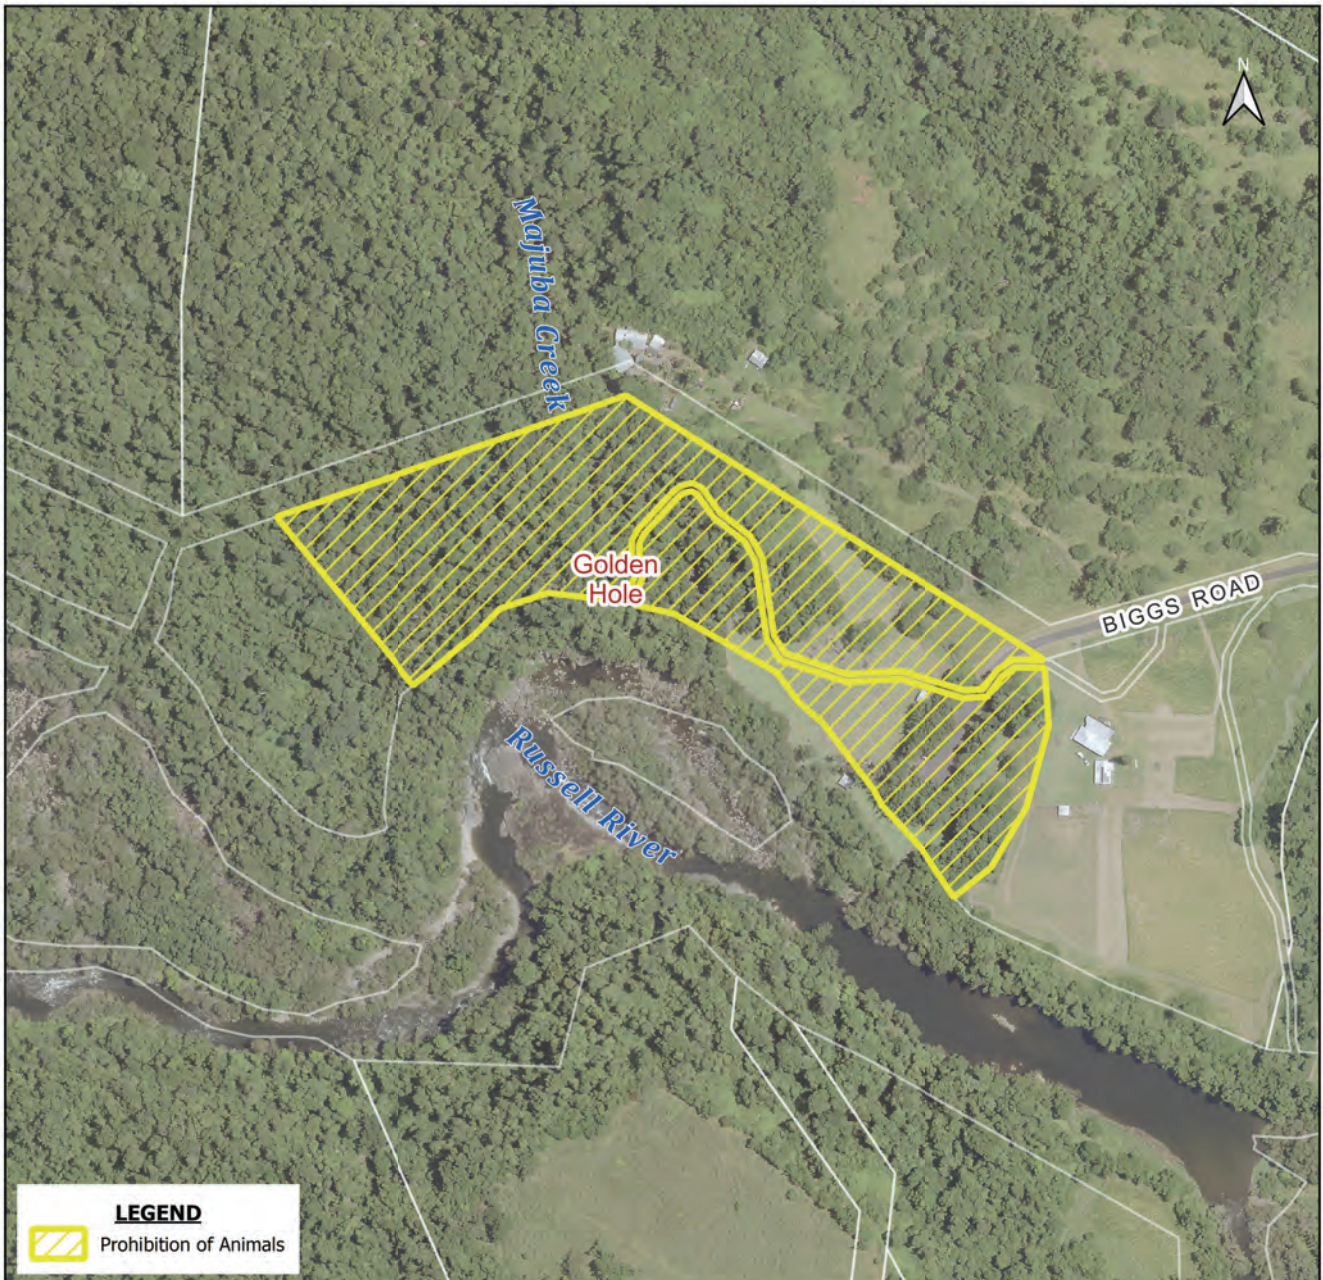

Map 12

GOLDEN HOLE, BARTLE FRERE
Price Road, Bartle Frere
Lot 3 RP850098