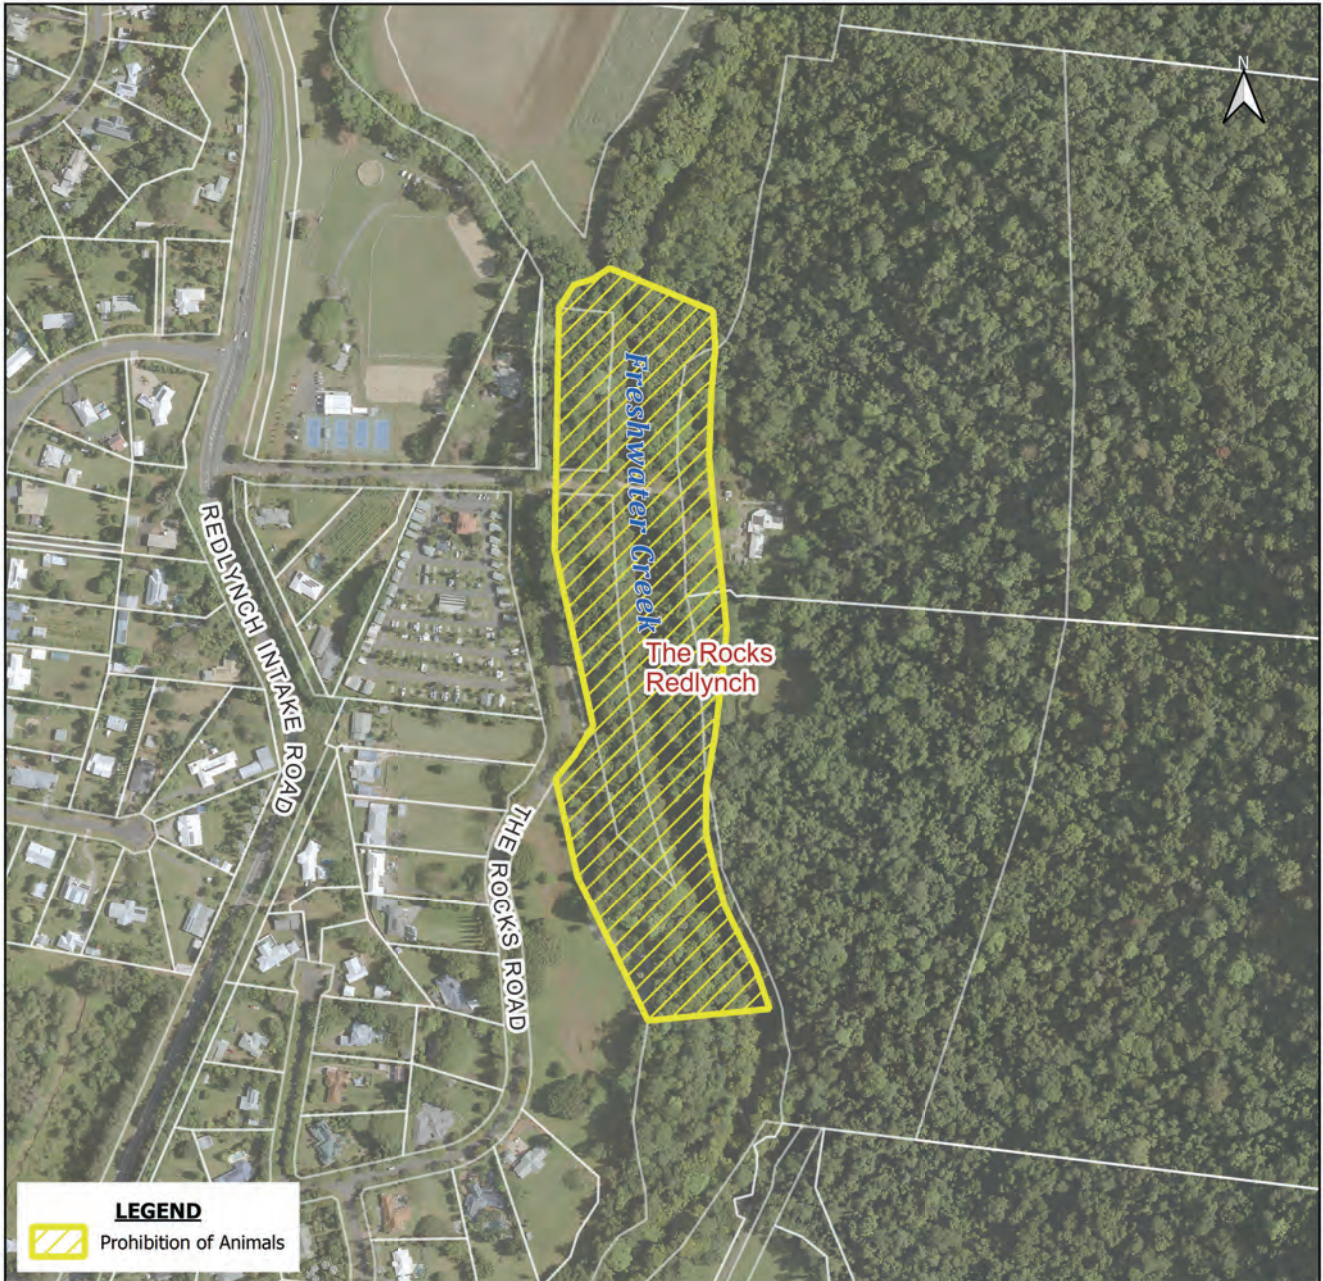

Map 25

SWIMMING ENCLOSURES All Stinger net enclosures and swimming areas as defined by signs and/or patrol flags set by lifeguards – Bramston Beach

Map 26

TRINITY BEACH

Centenary Park Lot 2 SP330218

Map 27

THE ROCKS, REDLYNCH

Swimming and picnic area at the end of The Rocks Road, Redlynch

Lot 1 SP196220

Lot 2 SP196220

Map 28

EDMONTON

Walker Road Sporting Complex

Lot 312 SP318398