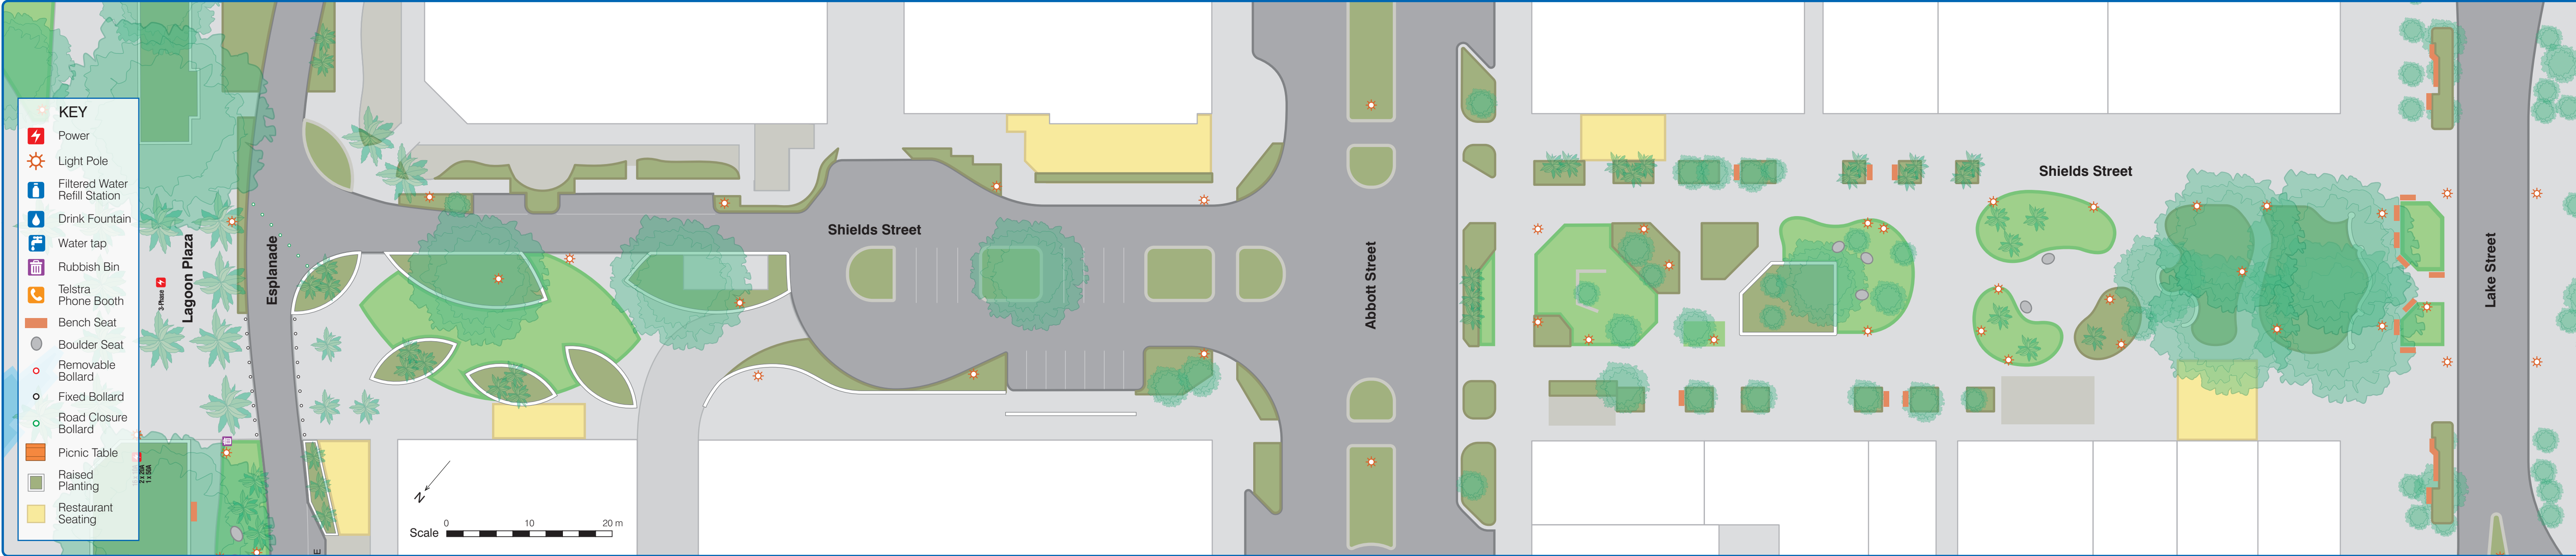

# Shields Street Dining Precinct

# Shields Street Dining Precinct 1

**KEY**

- Power
- Light Pole
- Filtered Water Refill Station
- Drink Fountain
- Water tap
- Rubbish Bin
- Telstra Phone Booth
- Bench Seat
- Boulder Seat
- Removable Bollard
- Fixed Bollard
- Road Closure Bollard
- Picnic Table
- Raised Planting
- Restaurant Seating

Abbott Street

Shields Street

Scale 0 10 20 m