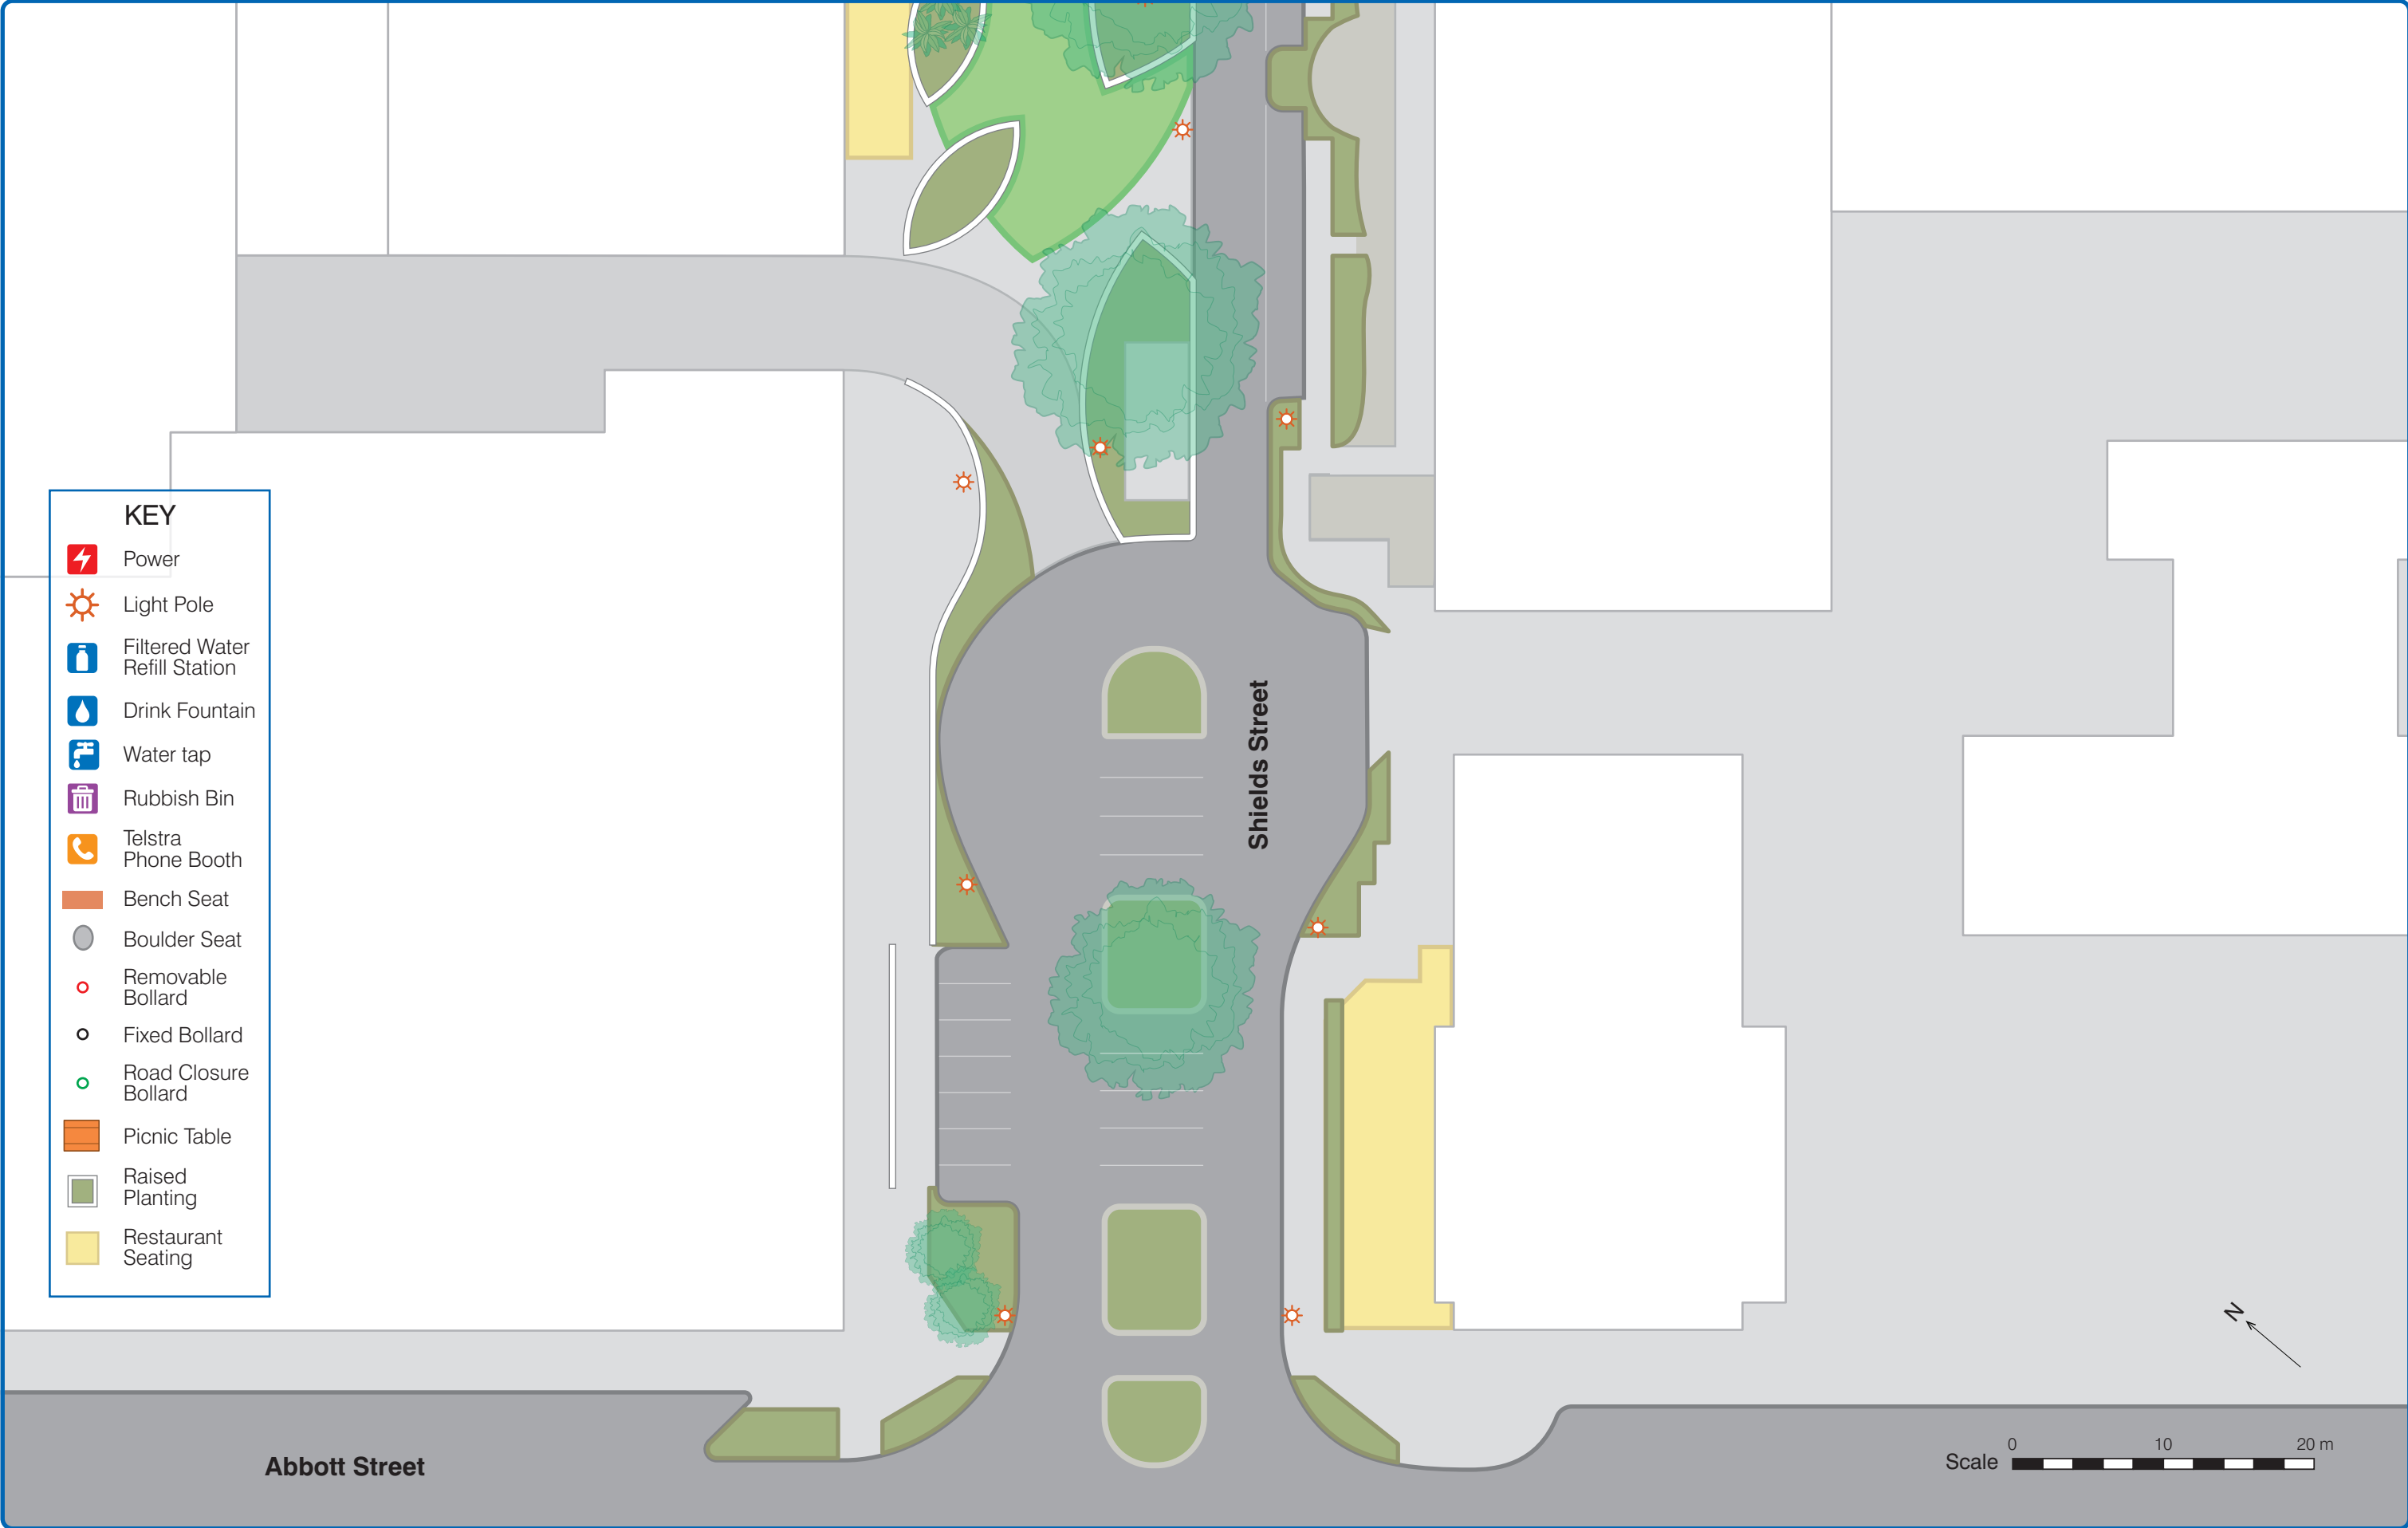

# Shields Street Dining Precinct

# Shields Street Dining Precinct 1

**KEY**

- Power
- Light Pole
- Filtered Water Refill Station
- Drink Fountain
- Water tap
- Rubbish Bin
- Telstra Phone Booth
- Bench Seat
- Boulder Seat
- Removable Bollard
- Fixed Bollard
- Road Closure Bollard
- Picnic Table
- Raised Planting
- Restaurant Seating

Abbott Street

Shields Street

Scale 0 10 20 m