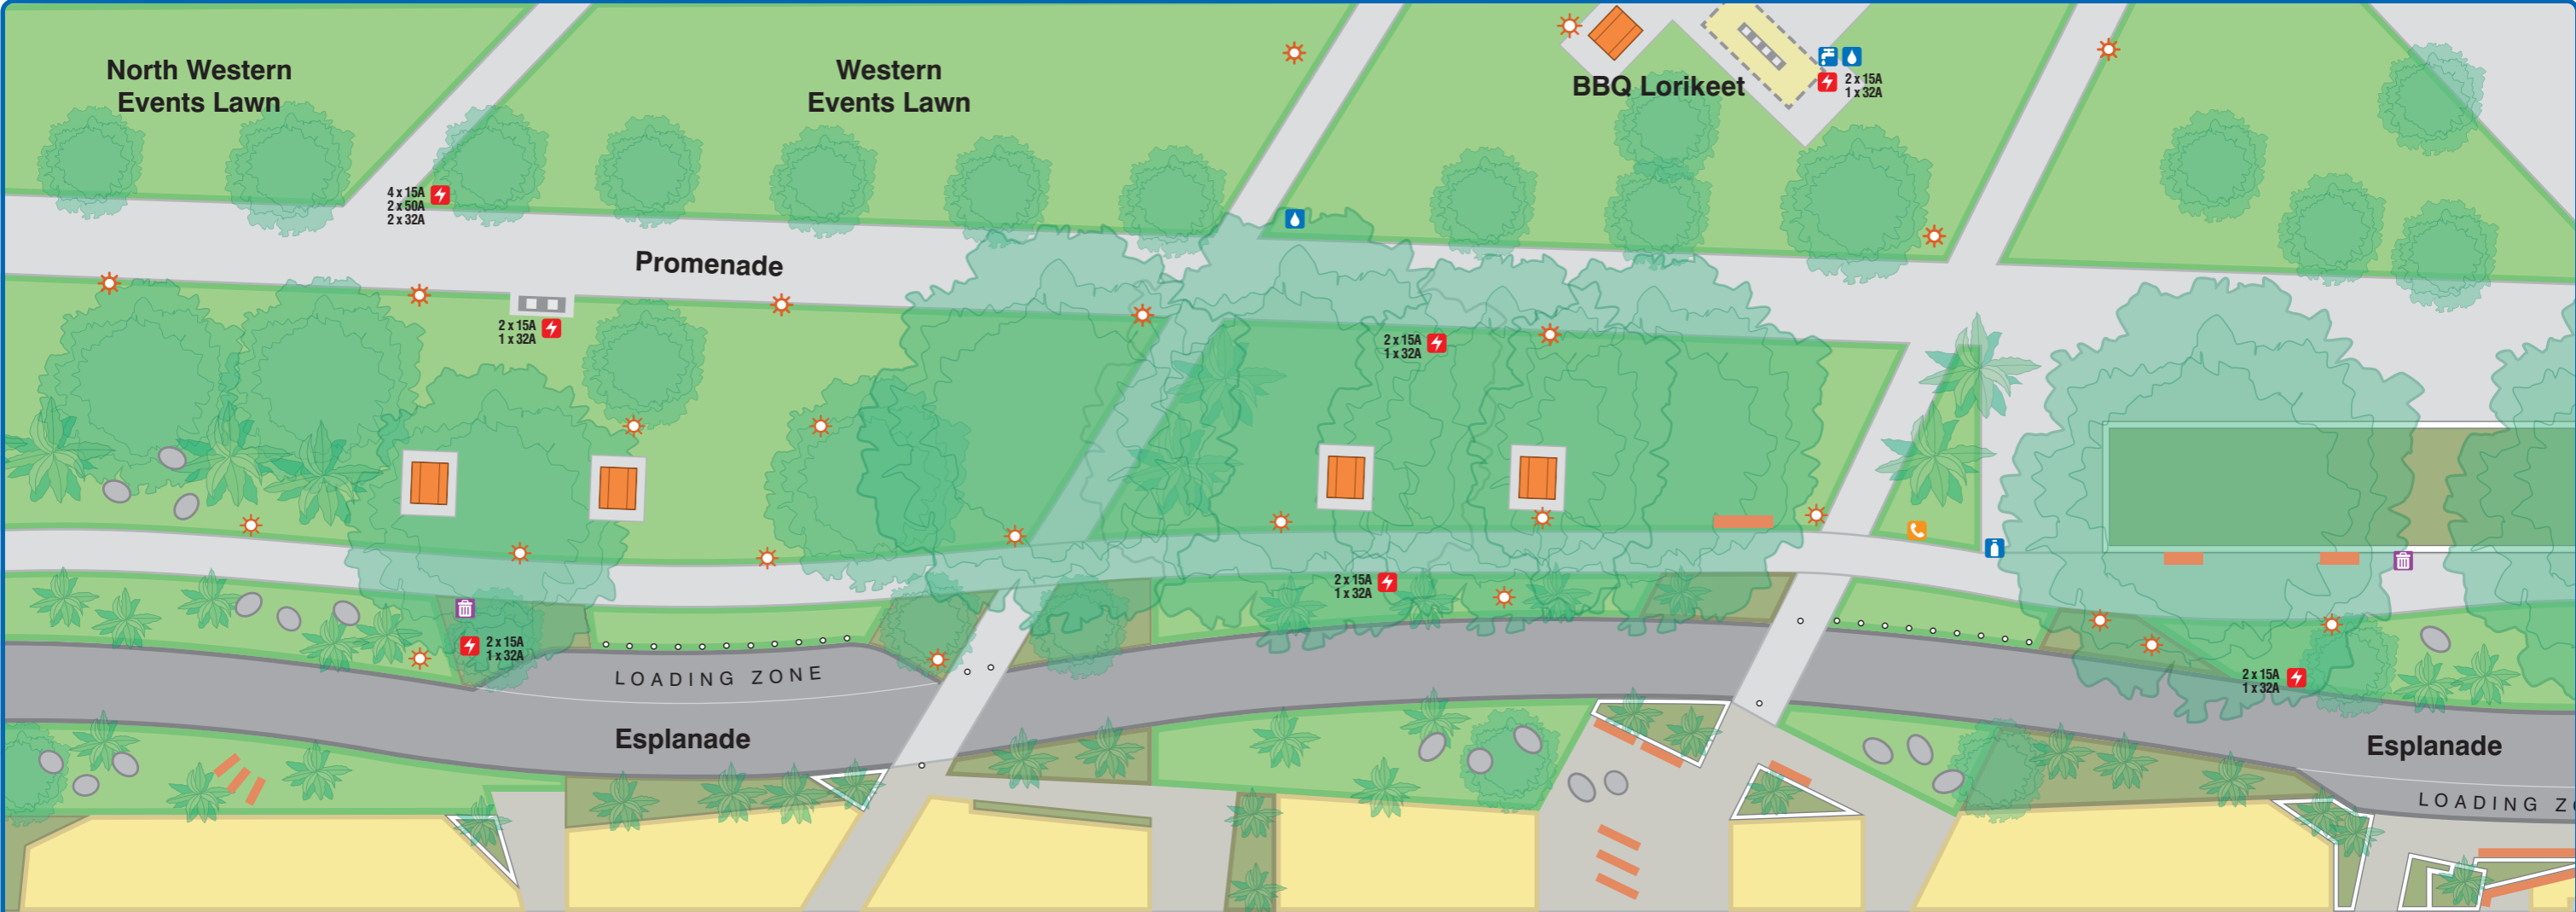

Esplanade Dining Precinct

KEY			
	Power		Picnic Table
	Light Pole		Bench Seat
	Filtered Water Refill Station		Boulder Seat
	Drink Fountain		Removable Bollard
	Water tap		Fixed Bollard
	Rubbish Bin		Road Closure Bollard
	Telstra Phone Booth		Raised Planting
	Restaurant Seating		

Esplanade Dining Precinct 1

KEY

	Power		Boulder Seat
	Light Pole		Removable Bollard
	Filtered Water Refill Station		Fixed Bollard
	Drink Fountain		Road Closure Bollard
	Water tap		Picnic Table
	Rubbish Bin		Raised Planting
	Telstra Phone Booth		Restaurant Seating
	Bench Seat		

Esplanade Dining Precinct 2

KEY

 Power	 Boulder Seat
 Light Pole	 Removable Bollard
 Filtered Water Refill Station	 Fixed Bollard
 Drink Fountain	 Road Closure Bollard
 Water tap	 Picnic Table
 Rubbish Bin	 Raised Planting
 Telstra Phone Booth	 Restaurant Seating
 Bench Seat	

Esplanade Dining Precinct 3

KEY

- | | |
|---|--|
|  Power |  Boulder Seat |
|  Light Pole |  Removable Bollard |
|  Filtered Water Refill Station |  Fixed Bollard |
|  Drink Fountain |  Road Closure Bollard |
|  Water tap |  Picnic Table |
|  Rubbish Bin |  Raised Planting |
|  Telstra Phone Booth |  Restaurant Seating |
|  Bench Seat | |