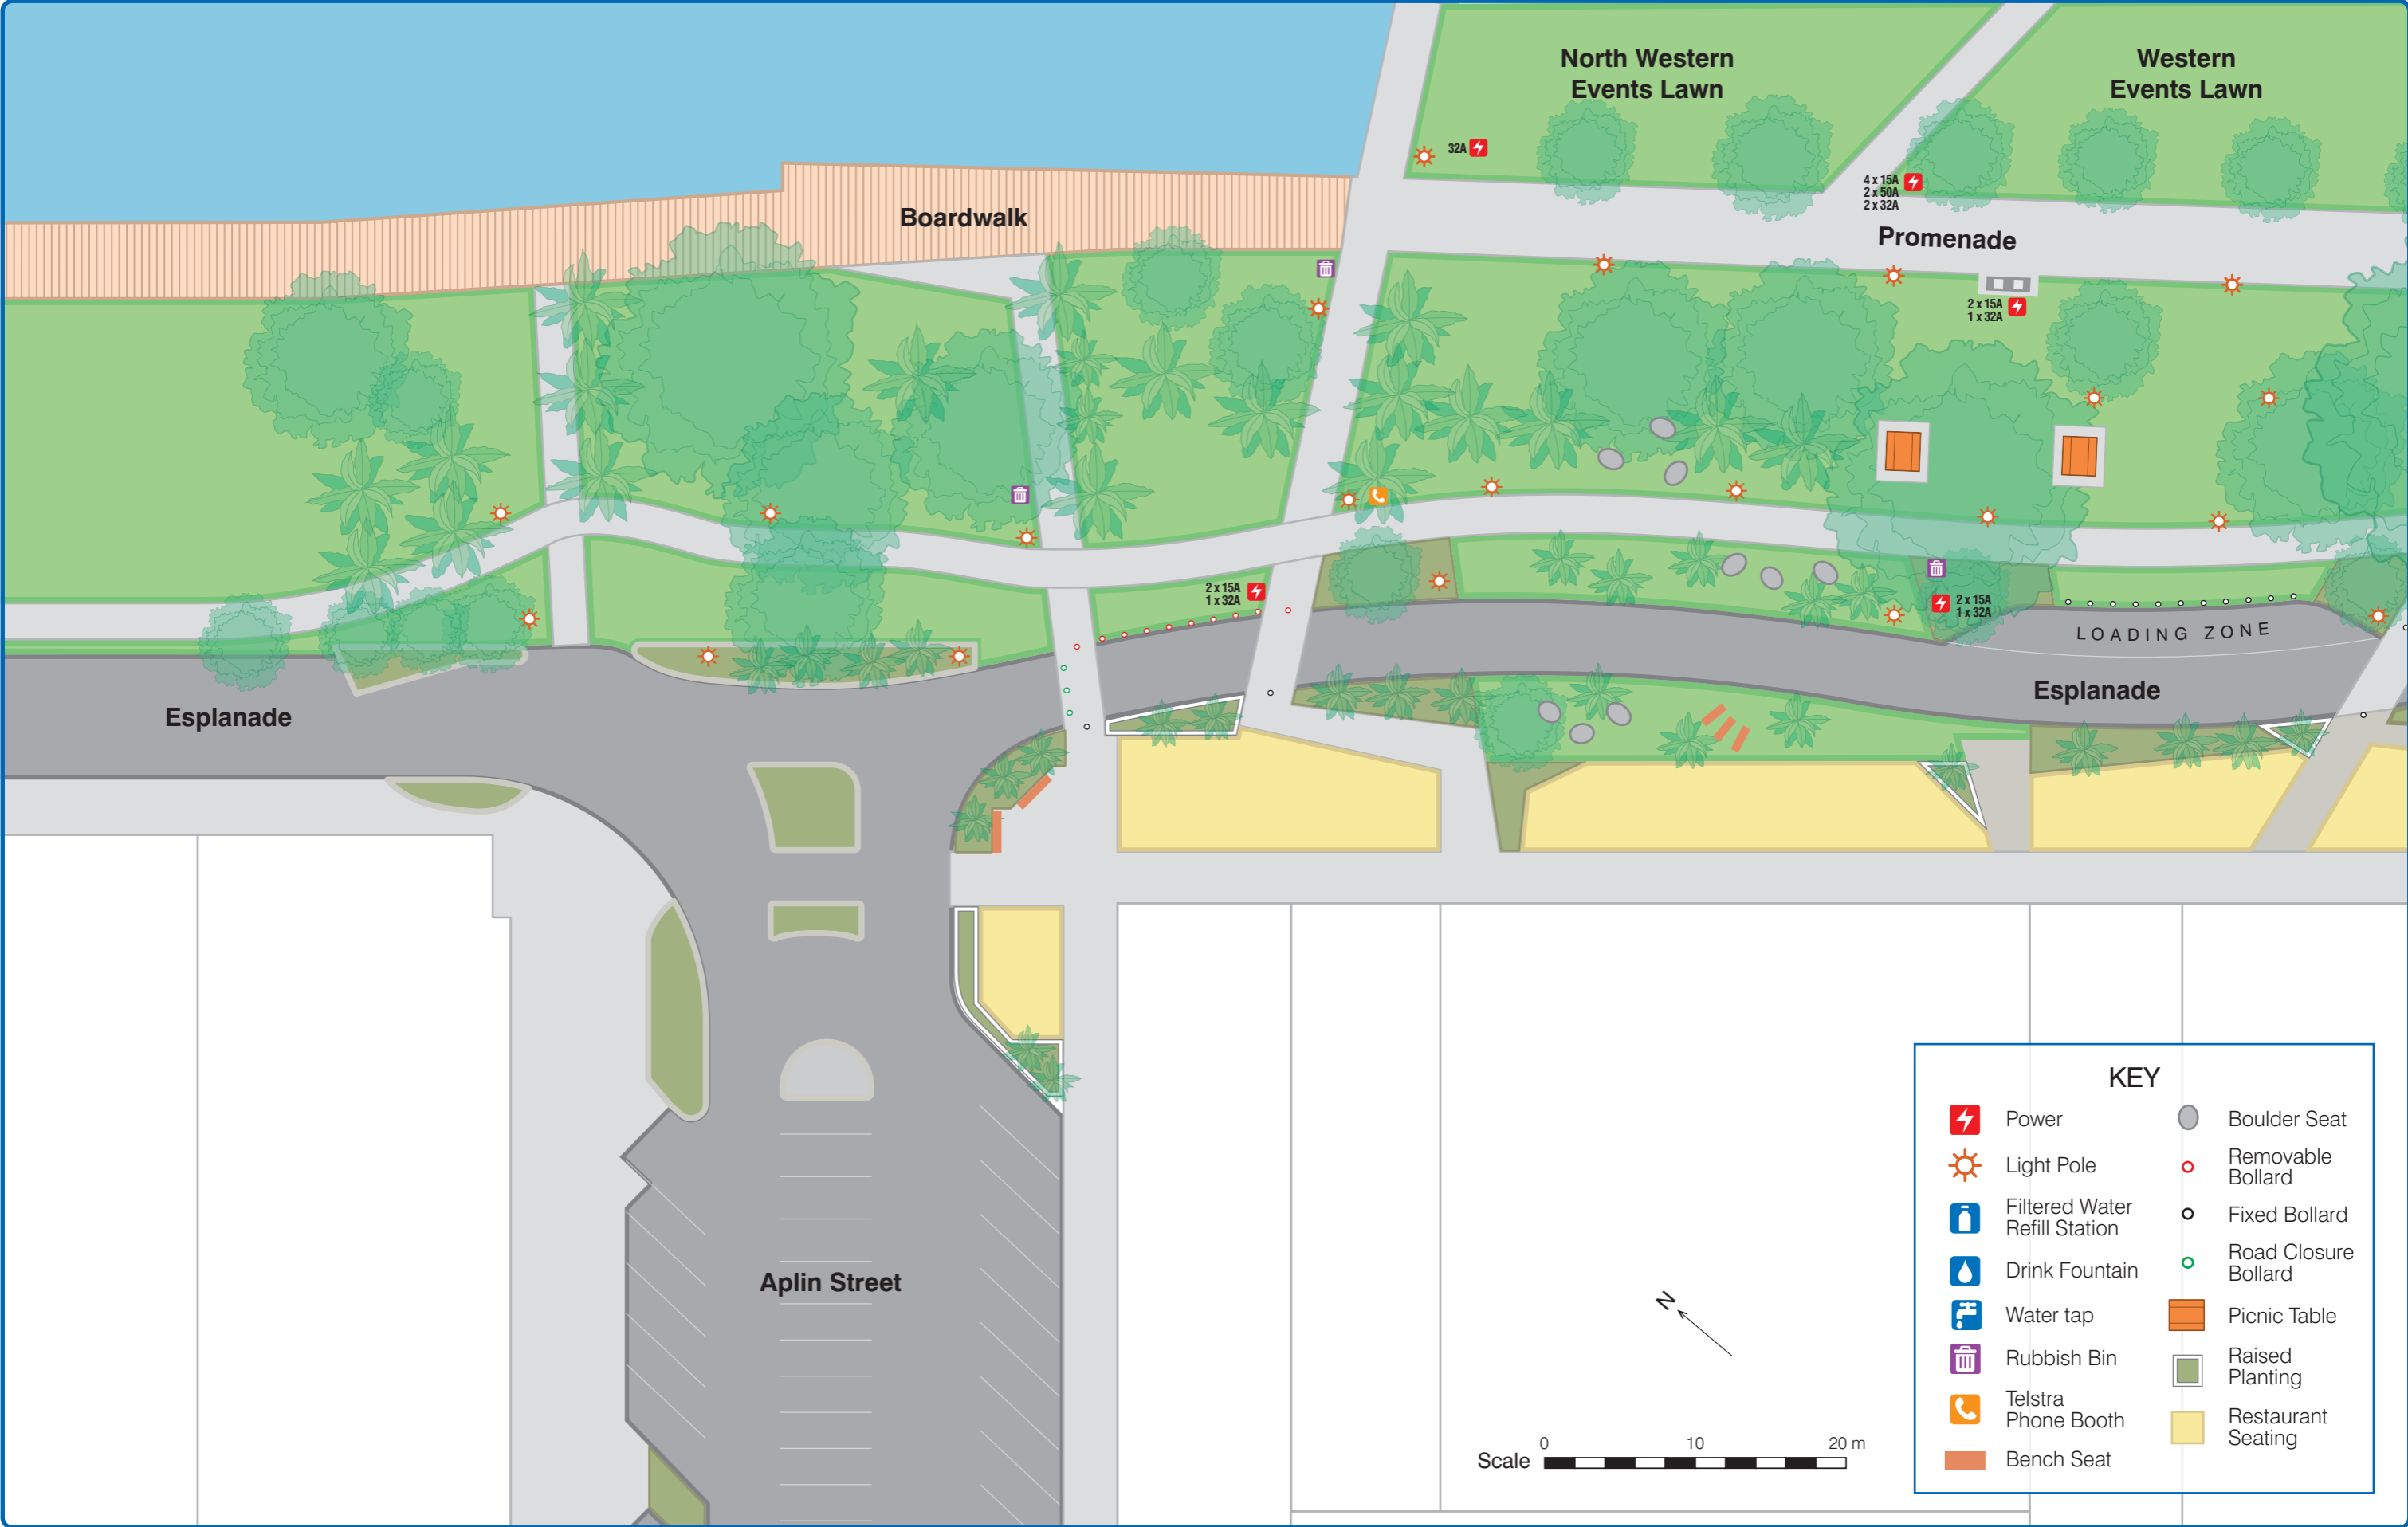

Esplanade Dining Precinct

KEY			
	Power		Picnic Table
	Light Pole		Bench Seat
	Filtered Water Refill Station		Boulder Seat
	Drink Fountain		Removable Bollard
	Water tap		Fixed Bollard
	Rubbish Bin		Road Closure Bollard
	Telstra Phone Booth		Raised Planting
	Restaurant Seating		

Esplanade Dining Precinct 1

KEY

	Power		Boulder Seat
	Light Pole		Removable Bollard
	Filtered Water Refill Station		Fixed Bollard
	Drink Fountain		Road Closure Bollard
	Water tap		Picnic Table
	Rubbish Bin		Raised Planting
	Telstra Phone Booth		Restaurant Seating
	Bench Seat		

Esplanade Dining Precinct 2

KEY

 Power	 Boulder Seat
 Light Pole	 Removable Bollard
 Filtered Water Refill Station	 Fixed Bollard
 Drink Fountain	 Road Closure Bollard
 Water tap	 Picnic Table
 Rubbish Bin	 Raised Planting
 Telstra Phone Booth	 Restaurant Seating
 Bench Seat	

Esplanade Dining Precinct 3

KEY

- | | |
|---|--|
|  Power |  Boulder Seat |
|  Light Pole |  Removable Bollard |
|  Filtered Water Refill Station |  Fixed Bollard |
|  Drink Fountain |  Road Closure Bollard |
|  Water tap |  Picnic Table |
|  Rubbish Bin |  Raised Planting |
|  Telstra Phone Booth |  Restaurant Seating |
|  Bench Seat | |