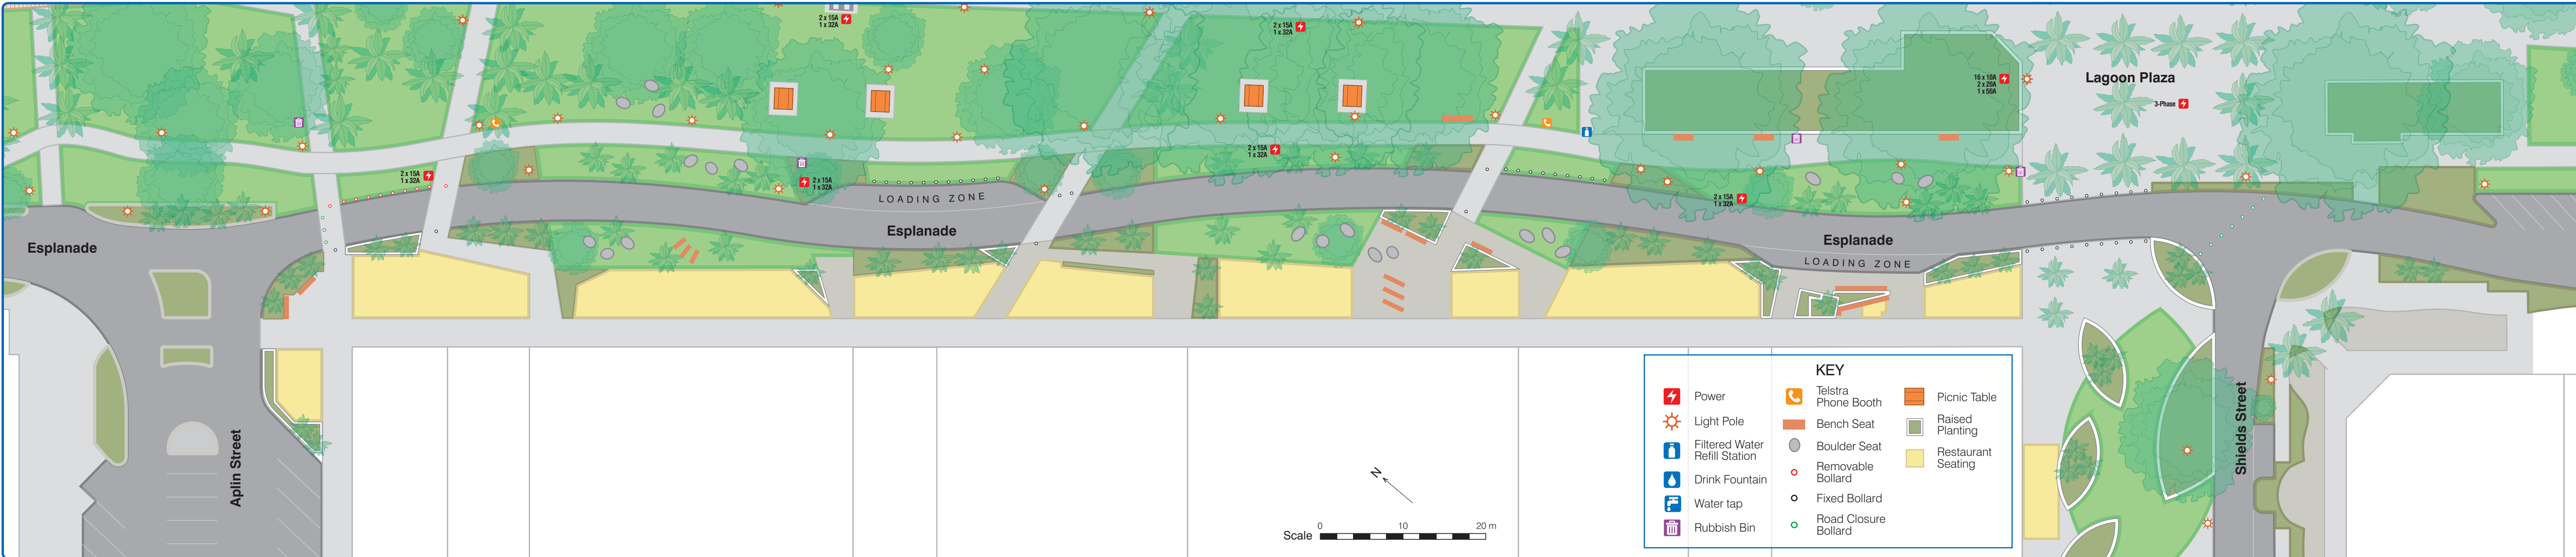

Esplanade Dining Precinct

KEY			
	Power		Picnic Table
	Light Pole		Bench Seat
	Filtered Water Refill Station		Boulder Seat
	Drink Fountain		Removable Bollard
	Water tap		Fixed Bollard
	Rubbish Bin		Road Closure Bollard
	Telstra Phone Booth		Raised Planting
	Restaurant Seating		

Esplanade Dining Precinct 1

KEY

	Power		Boulder Seat
	Light Pole		Removable Bollard
	Filtered Water Refill Station		Fixed Bollard
	Drink Fountain		Road Closure Bollard
	Water tap		Picnic Table
	Rubbish Bin		Raised Planting
	Telstra Phone Booth		Restaurant Seating
	Bench Seat		

Esplanade Dining Precinct 2

KEY

 Power	 Boulder Seat
 Light Pole	 Removable Bollard
 Filtered Water Refill Station	 Fixed Bollard
 Drink Fountain	 Road Closure Bollard
 Water tap	 Picnic Table
 Rubbish Bin	 Raised Planting
 Telstra Phone Booth	 Restaurant Seating
 Bench Seat	

Esplanade Dining Precinct 3

KEY

- | | |
|---|--|
|  Power |  Boulder Seat |
|  Light Pole |  Removable Bollard |
|  Filtered Water Refill Station |  Fixed Bollard |
|  Drink Fountain |  Road Closure Bollard |
|  Water tap |  Picnic Table |
|  Rubbish Bin |  Raised Planting |
|  Telstra Phone Booth |  Restaurant Seating |
|  Bench Seat | |