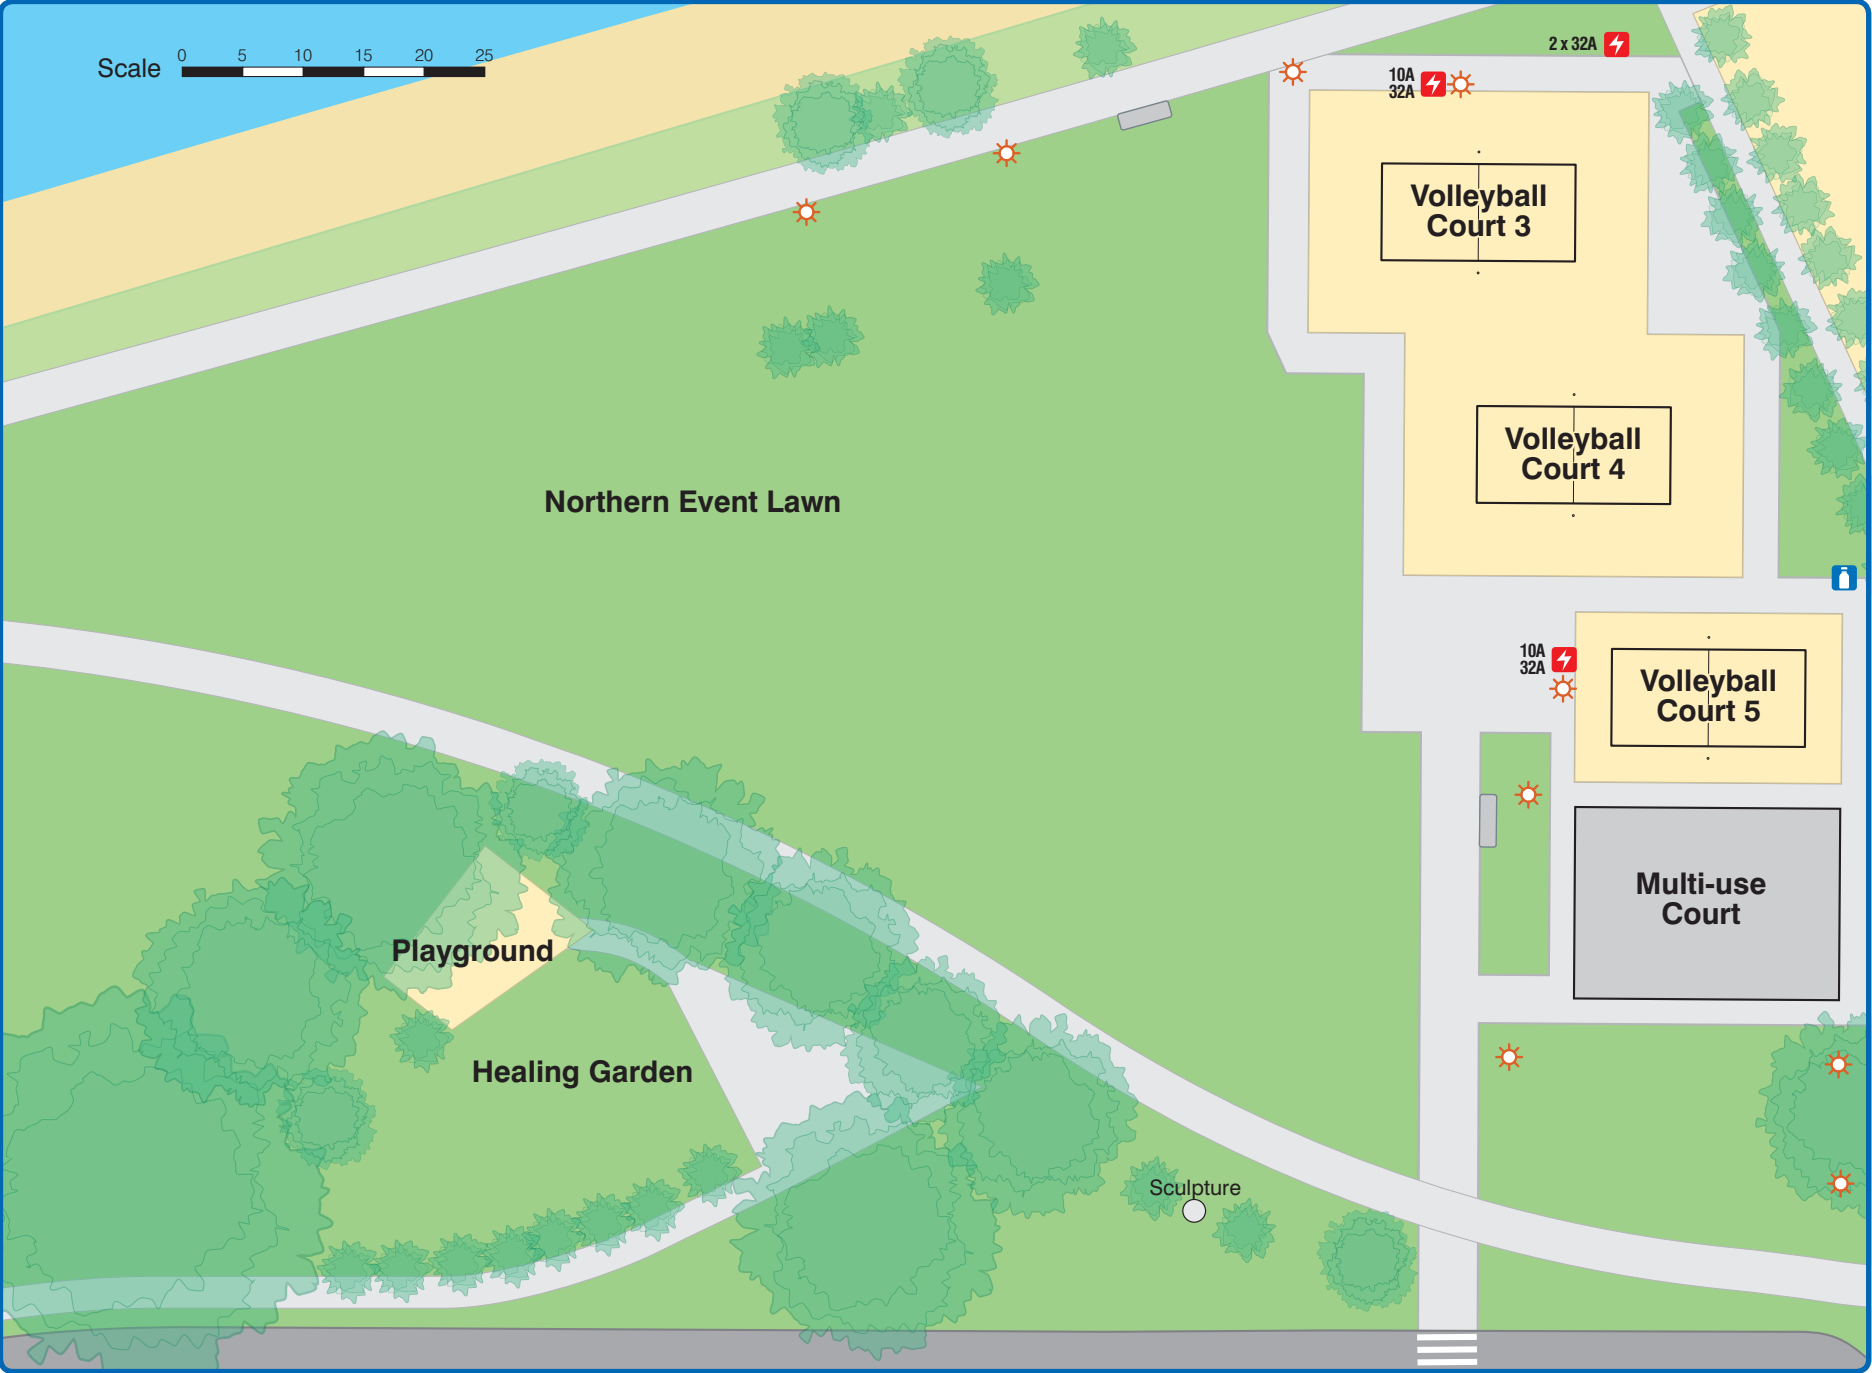

Northern Event Lawn

- KEY**
-  Power
 -  Light Pole
 -  Water Tap
 -  Drink Fountain
 -  Filtered Water Refill Station
 -  Bench Seat