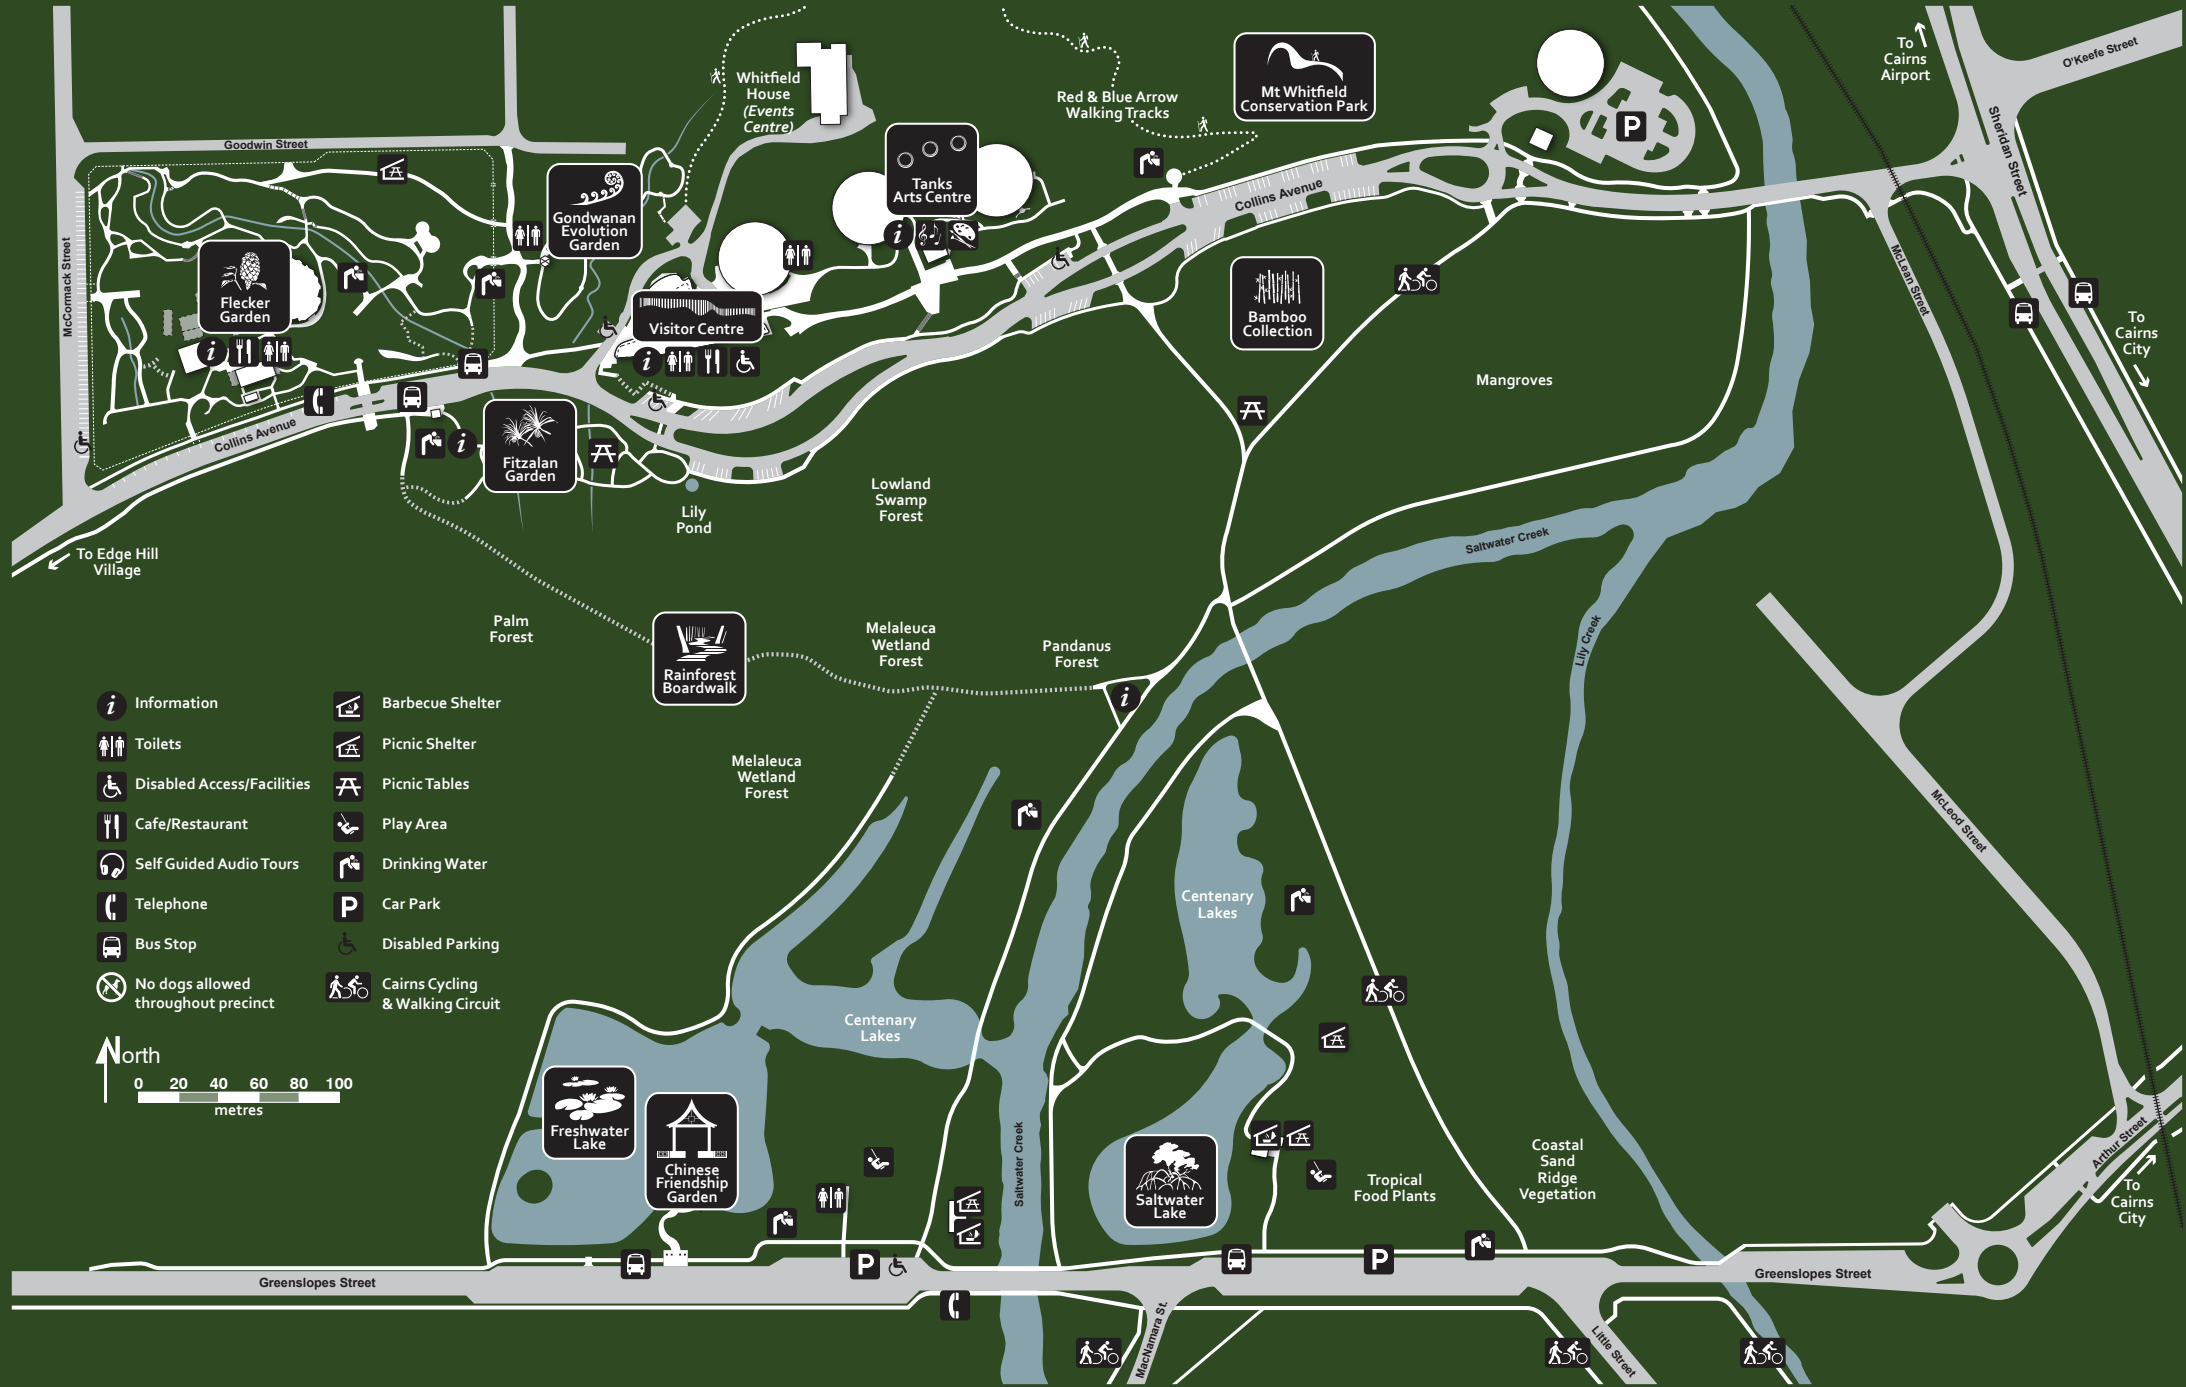

Cairns Botanic Gardens

Tanks Arts Centre, Centenary Lakes & Rainforest Boardwalk

-  Information
-  Toilets
-  Disabled Access/Facilities
-  Cafe/Restaurant
-  Self Guided Audio Tours
-  Telephone
-  Bus Stop
-  No dogs allowed throughout precinct
-  Barbecue Shelter
-  Picnic Shelter
-  Picnic Tables
-  Play Area
-  Drinking Water
-  Car Park
-  Disabled Parking
-  Cairns Cycling & Walking Circuit